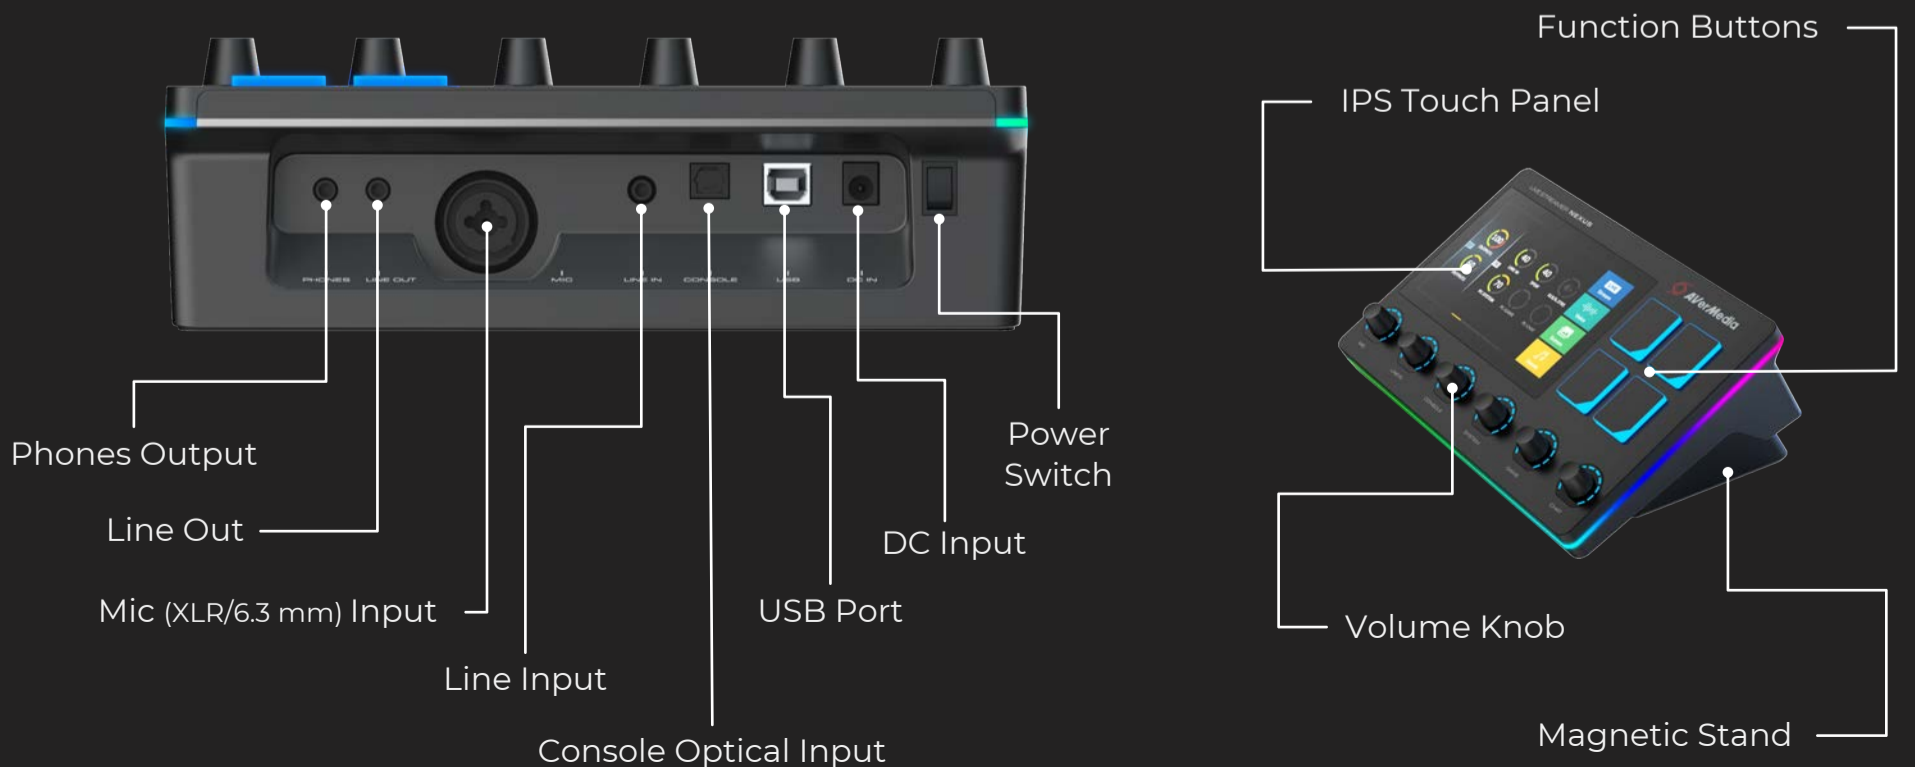

LIVE STREAMER NEXUS

Audio Mixer / Creator's Control Center

FEATURES

Dual Audio Mix

Independent audio instances with separate volume levels

6 Tracks

3 physical input, 3 virtual tracks

5" Touch Screen

Great color accuracy and screen sensitivity at your fingertips

Widgets

Subs, viewer count, even live chat, all at a glance

LIVE STREAMER NEXUS

CONNECTIONS

Technical Specifications

- **Interface:** USB 2.0, Type B (Driver Required)
- **Mic In:** XLR (Balanced) / 6.3mm (Single-End) x 1
- **Line In:** 3.5mm TRS, Stereo x 1
- **Console In:** Optical In (Toslink) x 1
- **Computer Inputs:** Digital Tracks x 3
- **Headphone Out:** 3.5mm TRS, Stereo
- **Line Out:** 3.5mm TRS, Stereo
- **Output Mix (Independent Instances):**
 - Creator mix
 - Audience mix
- **Sampling Rate:** Up to 96kHz, 24 bits
- **Microphone Effects:** Noise Gate, Reverb, Compressor, Equalizer
- **Frequency Response:** 10Hz to 20kHz
- **Dynamic Range:** 114 dB
- **Screen Panel:** 5" IPS Screen with CTP Touch Panel
- **Widgets:** Interactive & Customizable Grid
- **Rotational Encoders:** 6
- **Lighting:** RGB
- **Function Buttons:** 4
- **Power Switch:** Yes
- **Power Input:** Standard 12V DC, Center Negative, 1.5A
- **Power Consumption:** <7W
- **Dimensions (W x D x H):**
 - Without Stand: 21.7 x 14.5 x 6.1 cm (5.7 x 8.5 x 2.4 in)
 - With Stand: 21.7 x 14.5 x 9.4 cm (5.7 x 8.5 x 3.7 in)
- **Weight:**
 - Without Stand: 0.702 kg (24.76 oz)
 - With Stand: 0.847 kg (29.87 oz)

- Phantom Power +48V, switchable via NEXUS APP

System Requirements

- **Windows:** Windows 10 (64bit)
- **Mac:** macOS 10.15 and above

What's in the box

- Live Streamer NEXUS (AX310)
- Magnetic Kick Stand
- USB 2.0 type B to Type A Cable (1.8 m / 5.9 ft.)
- 3.5 mm TRS Audio Cable (1.8 m / 5.9 ft.)
- 3.5 mm to 6.3 mm Adapter
- Power Adapter
- Quick Guide