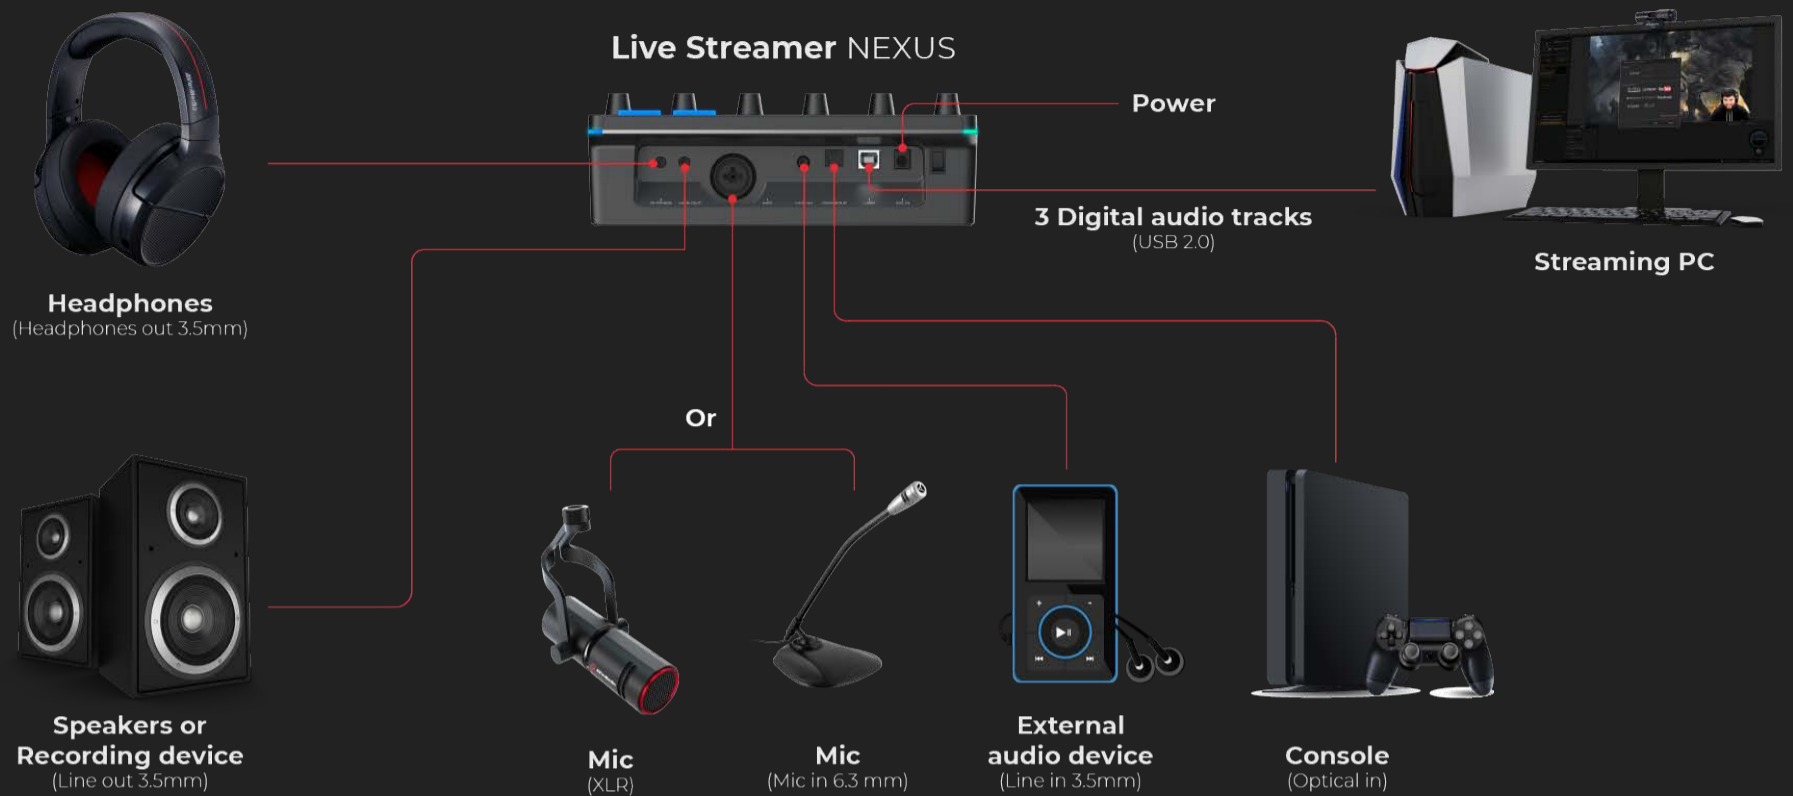

LIVE STREAMER NEXUS

Audio Mixer / Creator's Control Center

FEATURES

Dual Audio Mix

Independent audio instances with separate volume levels

6 Tracks

3 physical input, 3 virtual tracks

5" Touch Screen

Great color accuracy and screen sensitivity at your fingertips

Widgets

Subs, viewer count, even live chat, all at a glance

LIVE STREAMER NEXUS

CONNECTIONS

Technical Specifications

- **Interface:** USB 2.0, Type B (Driver Required)
- **Mic In:** XLR (Balanced) / 6.3mm (Single-End) x 1
- **Line In:** 3.5mm TRS, Stereo x 1
- **Console In:** Optical In (Toslink) x 1
- **Computer Inputs:** Digital Tracks x 3
- **Headphone Out:** 3.5mm TRS, Stereo
- **Line Out:** 3.5mm TRS, Stereo
- **Output Mix (Independent Instances):**
 - Creator mix
 - Audience mix
- **Sampling Rate:** Up to 96kHz, 24 bits
- **Microphone Effects:** Noise Gate, Reverb, Compressor, Equalizer
- **Frequency Response:** 10Hz to 20kHz
- **Dynamic Range:** 114 dB
- **Screen Panel:** 5" IPS Screen with CTP Touch Panel
- **Widgets:** Interactive & Customizable Grid
- **Rotational Encoders:** 6
- **Lighting:** RGB
- **Function Buttons:** 4
- **Power Switch:** Yes
- **Power Input:** Standard 12V DC, Center Negative, 1.5A
- **Power Consumption:** <7W
- **Dimensions (W x D x H):**
 - Without Stand: 21.7 x 14.5 x 6.1 cm (5.7 x 8.5 x 2.4 in)
 - With Stand: 21.7 x 14.5 x 9.4 cm (5.7 x 8.5 x 3.7 in)
- **Weight:**
 - Without Stand: 0.702 kg (24.76 oz)
 - With Stand: 0.847 kg (29.87 oz)

- Phantom Power +48V, switchable via NEXUS APP

System Requirements

- **Windows:** Windows 10 (64bit)
- **Mac:** macOS 10.15 and above

What's in the box

- Live Streamer NEXUS (AX310)
- Magnetic Kick Stand
- USB 2.0 type B to Type A Cable (1.8 m / 5.9 ft.)
- 3.5 mm TRS Audio Cable (1.8 m / 5.9 ft.)
- 3.5 mm to 6.3 mm Adapter
- Power Adapter
- Quick Guide