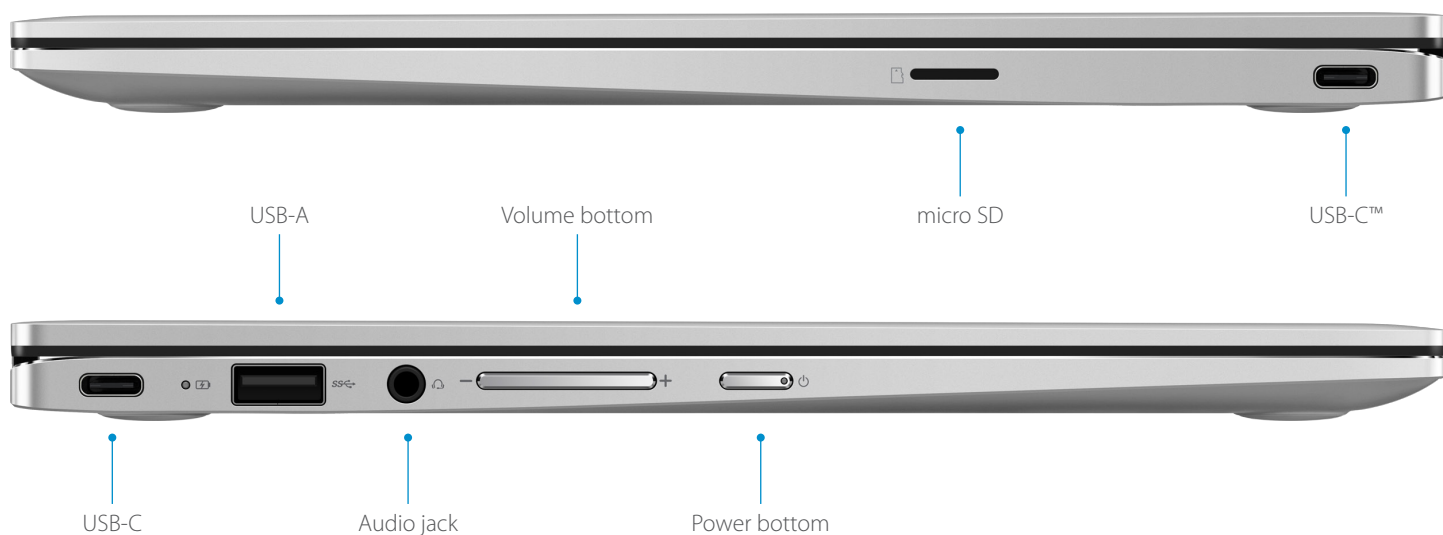

Featuring a precision-engineered mechanism, the versatile 360° ErgoLift hinge on ASUS Chromebook Flip C434 has a silky-smooth action that holds the display securely at any angle. This innovative hinge has a dual action that lifts and tilts the keyboard into the perfect typing position when the display is rotated into laptop mode. It also helps enhance the powerful audio, by creating extra space underneath the laptop.

360° ErgoLift hinge

Improved typing position

Enhanced audio performance

Tablet mode

Tent mode

Stand mode

Precision-engineered versatility

Featuring a precision-engineered mechanism, the versatile 360° ErgoLift hinge on ASUS Chromebook Flip C434 has a silky-smooth action that holds the display securely at any angle. This innovative hinge has a dual action that lifts and tilts the keyboard into the perfect typing position when the display is rotated into laptop mode. It also helps enhance the powerful audio, by creating extra space underneath the laptop.

USB-C for ultimate flexibility

Two full-function reversible USB 3.1 Gen 1 Type-C™ (USB-C™) ports make it easy to charge your ASUS Chromebook Flip C434 or connect it to devices and external displays. For maximum convenience and compatibility, there's also a standard USB 3.1 Gen 1 Type-A port, and a microSD slot makes it easy to add extra storage.