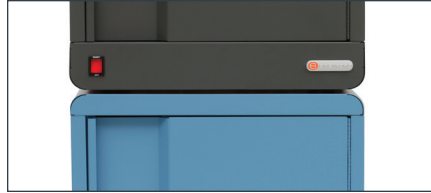

YOUR PRODUCT. YOUR IDENTITY.

Choose from one of our 16 colors and personalize by branding with your own logo.

SETUP MADE EASY | Save valuable time by not having to wire each station.

STACK YOUR POWER | The CUBE Micro Station® Pre-Wired is easy to daisy-chain. Stations can be stacked and powered from one outlet.*

REMOVABLE MODULES | Accommodates devices up to 14 in.

ADAPTER STORAGE | Included adapters are out of sight and conveniently stored below the tray.

DURABLE DIVIDERS | Slot dividers keep devices upright and protected.

Safety

DIMENSIONS

	TVS10USBC	TVS16USBC
DEVICE CAPACITY	10	16
STATION DIMENSIONS	18.25 x 17 x 16.5 in.	27 x 17.75 x 17.63 in.
SLOT DIMENSIONS	1.25 x 14 x 9.9 in.	
WEIGHT	48 lbs.	64 lbs.
ADAPTER ACCESS	Inside Bottom Panel	