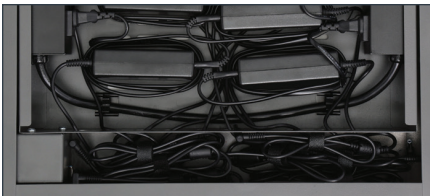

YOUR PRODUCT. YOUR IDENTITY.

Choose from one of our 16 colors and personalize by branding with your own logo.

SETUP MADE EASY | Save valuable time by not having to wire each station.

STACK YOUR POWER | The CUBE Micro Station® Pre-Wired is easy to daisy-chain. Stations can be stacked and powered from one outlet.*

REMOVABLE MODULES | Accommodates devices up to 14 in.

ADAPTER STORAGE | Included adapters are out of sight and conveniently stored below the tray.

DURABLE DIVIDERS | Slot dividers keep devices upright and protected.

SECURITY | Secure devices using a durable padlock included with the cart.

SPECIFICATIONS

Construction

USA-sourced steel
Manufactured in Franklin Park, IL

Device Compatibility

Up to 14 in.

Power

AC: 120V AC, 12A,
50/60Hz

Safety

DIMENSIONS

	TVS10USBC	TVS16USBC
DEVICE CAPACITY	10	16
STATION DIMENSIONS	18.25 x 17 x 16.5 in.	27 x 17.75 x 17.63 in.
SLOT DIMENSIONS	1.25 x 14 x 9.9 in.	
WEIGHT	48 lbs.	64 lbs.
ADAPTER ACCESS	Inside Bottom Panel	