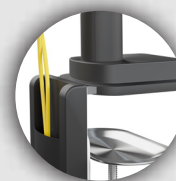

Efficient
Cable Management
System