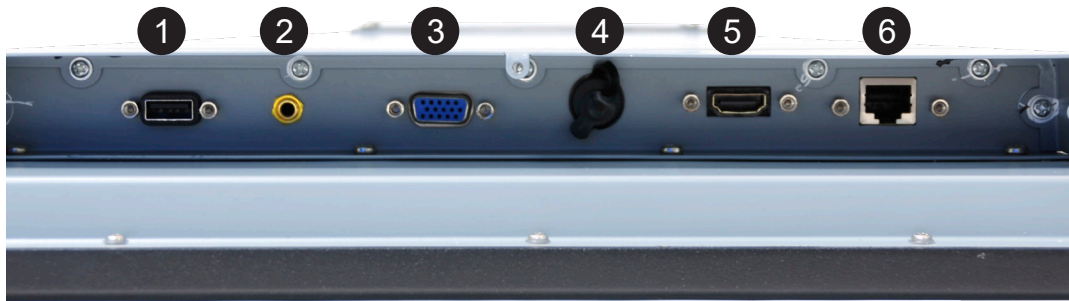

VESA mount, wired Ethernet

The Mimo Outdoor Display with Android is designed with VESA 100x100 mounting holes on the back. In addition to the built-in Wi-Fi, our display comes with a wired RJ45 Ethernet connection.

Product Pictures

Mechanical Design

1. USB Touch
2. Audio 3.5mm
3. VGA
4. Power
5. HDMI out
6. R545 Ethernet
7. OSD
8. VESA 200 Mount Holes

Mimo Monitors
743 Alexander Rd. Suite 15
Princeton, NJ 08540

info@mimomonitors.com
Sales: **1-855-YES-MIMO (937-6466)**