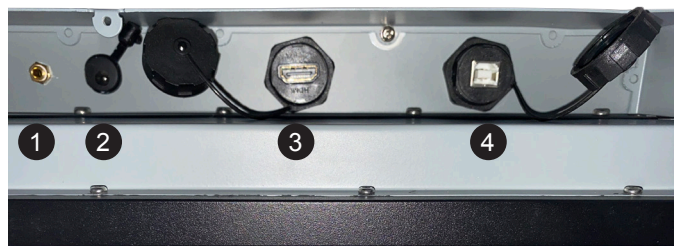

Features:

- IP 65 rating
- Optic bonded to reduce glare
- High bright, vivid screen
- PCAP touch - optional MOD-32080CH
- Wide operating temperature for very hot and very cold conditions
- Anti-glare cover glass
- VESA 200 mounting holes
- Optically bonded

Product Specifications

DISPLAY	Display	32" horizontal
	Resolution	1920 x 1080
	Brightness	1500 NITS
	Contrast	1000:1
	Aspect Ratio	16:9
	Optic Bonded	Yes
	Viewing Angle	85/85/85/85
	I/O	Ethernet, HDMI, VGA, USB
	Touch	10-point P-Cap
	Power	100-240VAC
	Power Consumption	60 watts
	IP Rating	IP65
	Operating Temperature	-20c to 60c (-4F to 140F)
	Product Dimensions	775x470x73mm
	Product Weight	10-12kg

Product Pictures

Mechanical Design

1. Audio 3.5mm
2. Power
3. HDMI
4. USB-C
5. OSD
6. VESA 100 Mount Holes

Mimo Monitors
743 Alexander Rd. Suite 15
Princeton, NJ 08540

info@mimomonitors.com
Sales: **1-855-YES-MIMO (937-6466)**