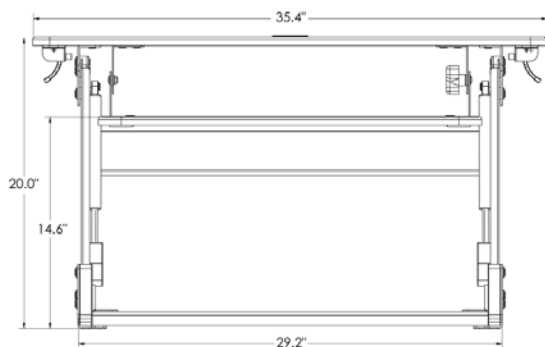

GOYA™

Slim Profile / Ready to use / Adjustable Tray

SSW-02

Introducing the newest member of the Goya™ family from Horizon Furniture. SSW-02 is an easy way of turning any seated workstation into a Sit/Stand workstation. Easy to use, with gas assisted height adjustment, and infinite height settings, the SSW-02 is the perfect solution for any user.

SSW-02 Sit-Stand Workstation

- No Assembly required
- Easy to use – adjusts in seconds
- Gas assisted lift mechanism
- Activated with dual handles for safety
- Infinite lock height adjustment
- Solid and steady work surface
- Keyboard surface tilt (+/- 10°)
- Fits onto a 24" deep desk
- Weight capacity of 35lbs
- Spacious upper surface has room for all your equipment
- Separate Keyboard/mouse surfaces
- Units total weight is 40lbs for ease of installation
- Can accommodate both clamp and gromet mount monitor arms

Shipping Dimensions

Product Weight: 40lbs
 Shipping Weight: 47lbs
 Box Size: 27.5" x 38" x 8"