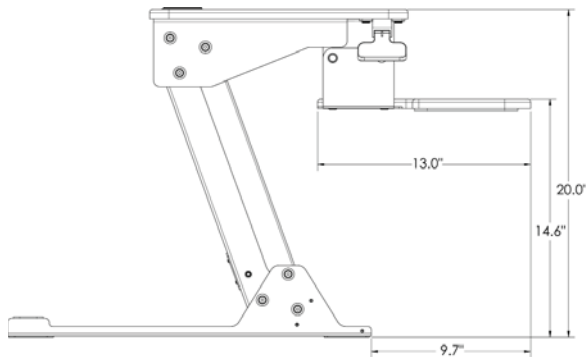

GOYA™

Slim Profile / Ready to use / Adjustable Tray

SSW-02

Introducing the newest member of the Goya™ family from Horizon Furniture. SSW-02 is an easy way of turning any seated workstation into a Sit/Stand workstation. Easy to use, with gas assisted height adjustment, and infinite height settings, the SSW-02 is the perfect solution for any user.

SSW-02 Sit-Stand Workstation

- No Assembly required
- Easy to use – adjusts in seconds
- Gas assisted lift mechanism
- Activated with dual handles for safety
- Infinite lock height adjustment
- Solid and steady work surface
- Keyboard surface tilt (+/- 10°)
- Fits onto a 24" deep desk
- Weight capacity of 35lbs
- Spacious upper surface has room for all your equipment
- Separate Keyboard/mouse surfaces
- Units total weight is 40lbs for ease of installation
- Can accommodate both clamp and gromet mount monitor arms

Shipping Dimensions

Product Weight: 40lbs
 Shipping Weight: 47lbs
 Box Size: 27.5" x 38" x 8"