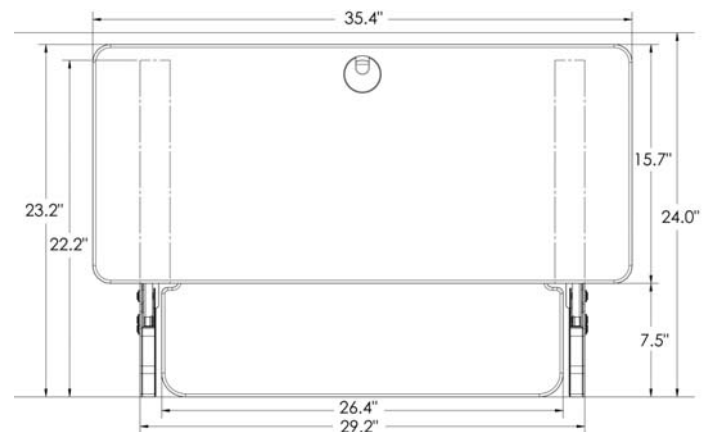

GOYA™

Slim Profile / Ready to use / Adjustable Tray

SSW-02

Introducing the newest member of the Goya™ family from Horizon Furniture. SSW-02 is an easy way of turning any seated workstation into a Sit/Stand workstation. Easy to use, with gas assisted height adjustment, and infinite height settings, the SSW-02 is the perfect solution for any user.

SSW-02 Sit-Stand Workstation

- No Assembly required
- Easy to use – adjusts in seconds
- Gas assisted lift mechanism
- Activated with dual handles for safety
- Infinite lock height adjustment
- Solid and steady work surface
- Keyboard surface tilt (+/- 10°)
- Fits onto a 24" deep desk
- Weight capacity of 35lbs
- Spacious upper surface has room for all your equipment
- Separate Keyboard/mouse surfaces
- Units total weight is 40lbs for ease of installation
- Can accommodate both clamp and gromet mount monitor arms

Shipping Dimensions

Product Weight: 40lbs
 Shipping Weight: 47lbs
 Box Size: 27.5" x 38" x 8"