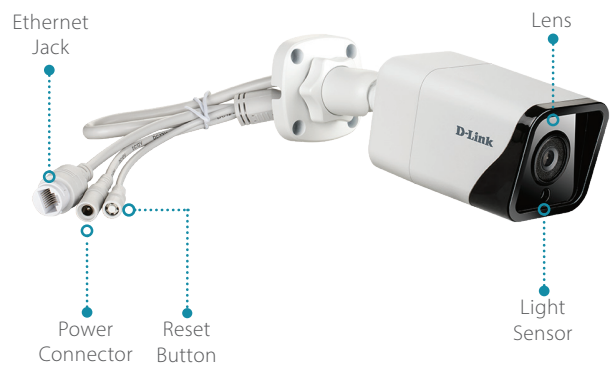

Camera

Camera Hardware Profile	1/2.8" 4-megapixel progressive CMOS sensor 30 meter IR illumination distance Minimum illumination: Color: 0.05 lux @(F2.0, AGC ON) B/W: 0 lux @(IR LED ON) Built-in Infrared-Cut Removable (ICR) Filter module 18x digital zoom Minimum object distance 0.5 m Focal length: 2.8 mm Aperture: F2.0 Angle of view: (H) 100° (V) 58° (D) 126°

Camera Housing	IP66 certified weatherproof housing Wire-in bracket

Image Features	Configurable image size/quality/frame rate/bit rate Time stamp and text overlays Configurable shutter speed/brightness/saturation/contrast/sharpness/3D filter Configurable motion detection area Configurable privacy mask zones Auto White Balance (AWB) Auto Gain Control (AGC) Wide Dynamic Range (WDR) Corridor mode

Video Compression	Simultaneous H.265/H.264/MJPEG format compression JPEG for still images

Max. Video Resolution and Frame Rate	2592 x 1520 at up to 30 fps

External Device Interfaces	microSD card slot¹ Reset button 10/100 Base-TX Fast Ethernet port (supports 802.3af PoE Class 3)

Network

Network Protocols	IPv4 HTTP/HTTPS RTSP/RTP/RTCP TCP UDP DHCP DNS DDNS NTP FTP SMTP Client ONVIF Profile S compliant ARP ICMP PPPoE SNMP v1/v2c/v3