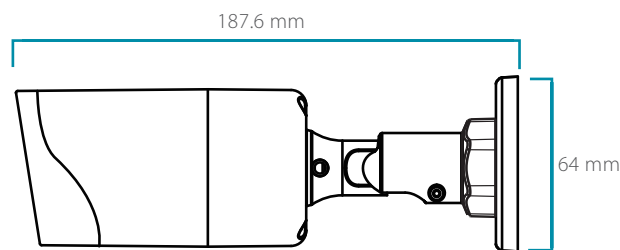

System Management

Event Management	- Motion detection - Multiple event notifications - Event notification and uploading of snapshots via e-mail or FTP - Event video recording via microSD card, D-ViewCam, D-Link NVR or ONVIF-compliant NAS
Remote Management	- Remote management via D-ViewCam software - Remotely take snapshots/video clips and save to a local hard drive - Configuration interface accessible via a web browser
System Requirements for Web Interface	- Operating System: Microsoft Windows - Browser: Internet Explorer 11 for full function; Chrome and Firefox (MJPEG only)
D-ViewCam System Requirements	- Operating System: Windows 10 - Protocol: Standard TCP/IP
D-ViewCam Software Functions	- Supports all management functions provided in the web interface - Scheduled motion trigger or manual recording options - Remote management of up to 64 cameras - Viewing of up to 64 cameras on one screen

General

Weight	500 g (1.1 lb)
External Power Adapter	100 to 240 V AC, 50/60 Hz (Input), 12 V DC 1.5 A (Output)
Power Consumption	8 W ± 5% (PoE)
Operating Temperature	-30 to 50 °C (-22 to 122 °F)
Storage Temperature	-20 to 70 °C (-4 to 158 °F)
Operating/Storage Humidity	Max. 90% non-condensing
Dimension	187.6 x 64 x 64 mm (7.4 x 2.5 x 2.5 in)
Certifications	CE, FCC, RCM

Order Information

DCS-4714E	Vigilance 4 Megapixel H.265 Outdoor Bullet Camera
Hardware Version	A

¹ microSD card not included. Supports capacity up to 256 GB.