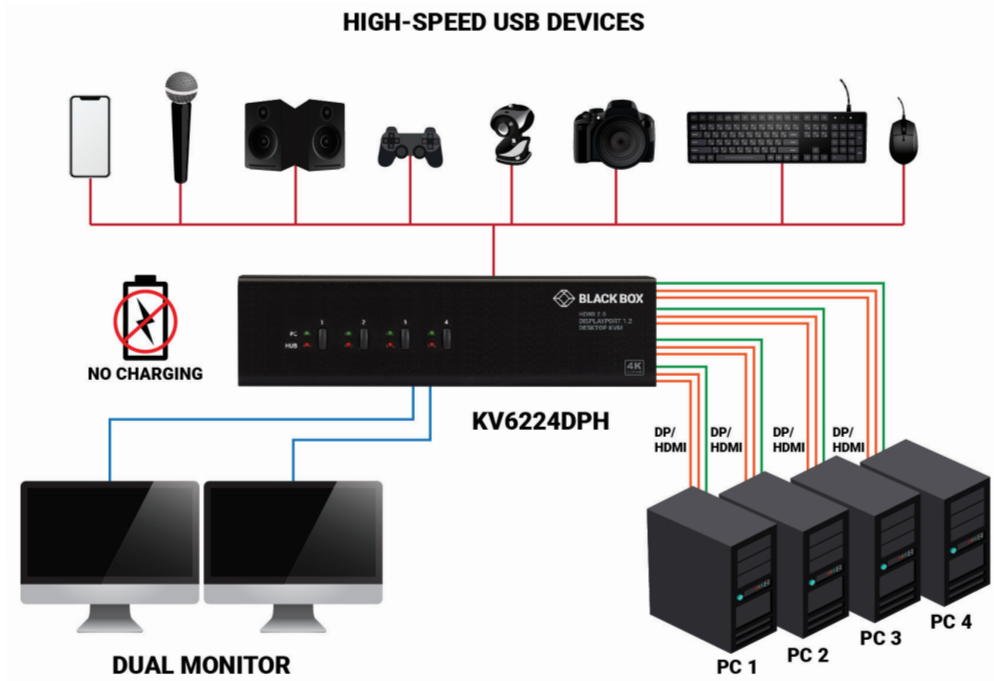

APPLICATION DIAGRAM

DUAL-MONITOR HDMI/DP USB 3 KVM SWITCH (KV6224DPH) DATA SHEET