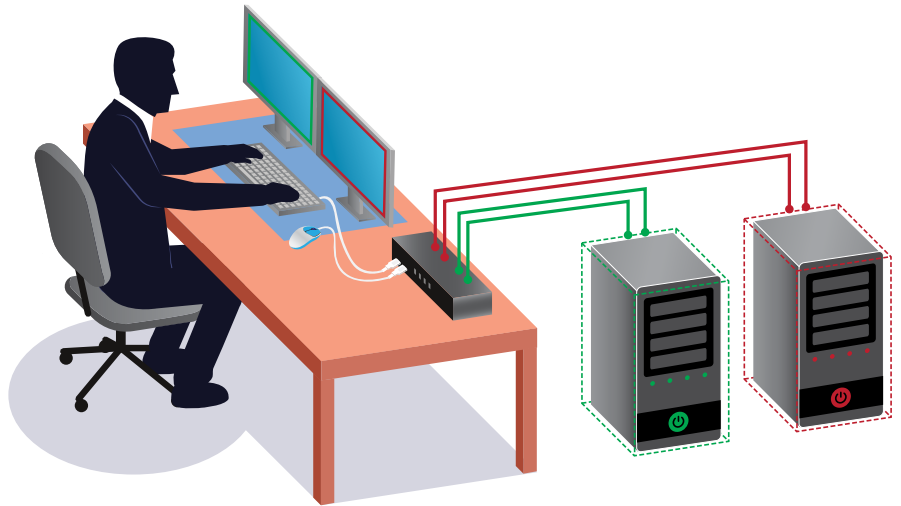

KVM SWITCH WITH DUAL DISPLAY TO ACCESS AND CONTROL MULTIPLE DUAL-HEAD SERVERS

Raritan's MasterConsole® Digital Dual KVM switches (MCD-DUAL) enable a single user to manage and control multiple dual-head servers with borderless mouse switching. MCD-DUAL switches can be cascaded to manage up to 64 servers at distances up to 150 feet (45 meters). Standard Category 5/6/6e unshielded twisted-pair (UTP) cables are used to connect computers. Ports can also be switched via mouse movement, hotkeys, or OSD.

FEATURES

- Manage Multiple Dual-Head Servers with Dual Display
- Support Port Switching by Mouse
- Connect to Servers with VGA, DVI, HDMI, and DisplayPort Video
- Space-Saving Design
- HD Video Resolutions
- MasterConsole Digital Computer Interface Module (MDCIM) Technology
- Simple Installation
- AutoScan and AutoSkip
- New User Privilege Level

MANAGE MULTIPLE DUAL-HEAD SERVERS

Connect to servers up to 100 feet away via DVI/HDMI/DP CIMs or UTP VGA combo cables.

SUPPORT PORT SWITCHING BY MOUSE

Save time and increase productivity by quickly switching channels with the mouse.

KVM ACCESS WITH DUAL-DISPLAY AND BORDERLESS MOUSE SWITCHING

DUAL DISPLAY KVM ACCESS AND CONTROL OF MULTIPLE SERVERS

The new MasterConsole Digital Dual-Display (MCD-DUAL) SMB KVM switches support dual-display output, digital video interfaces and audio with borderless mouse port switching.