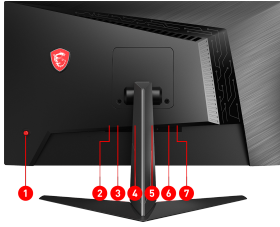

SPECIFICATIONS

Panel Size	27" (69cm)
Panel Resolution	1920 x 1080 (FHD)
Refresh Rate	144Hz
Response time	1ms
Panel Type	IPS
Brightness (nits)	250 nits
Viewing Angle	178° (H) / 178° (V)
Aspect Ratio	16:9
Contrast Ratio	1000:1
DCR	100000000:1
Active Display Area (mm)	597.6(H) x 336.15(V)
Pixel Pitch (H x V)	0.31125(H) x 0.31125(V)
Surface Treatment	Anti-glare
Display Colors	1.07B (8bits + FRC)
DCI-P3 / sRGB	98% / 136%
Video ports	1x DP (1.2a) 2x HDMI (2.0)
USB ports	2x USB 2.0 Type A 1x USB 2.0 Type B
Audio ports	1x Earphone out
Kensington Lock	Yes
VESA Mounting	100 x 100 mm
Control	5-way OSD navigation joystick
Power Type	External Adaptor 12V 5A
Power Input	100~240V, 50~60Hz
Power consumption	30W
Signal Frequency	65.4 to 166.6KHz (H) 30 to 144Hz (V)
Adjustment (Tilt)	-5° ~ 20°
Dimension (W x H x D)	617 x 447.12 x 228.63 mm / 24.29 x 17.6 x 9 inch
Carton Dimension (W X H X D)	707 x 555 x 144 mm / 27.83 x 21.85 x 5.67 inch
Weight (NW / GW)	5.15kg / 7.57kg 11.35lbs / 16.69lbs
Frameless Design	Yes
Note	Display Port: 1920 x 1080 (Up to 144Hz) HDMI: 1920 x 1080 (Up to 144Hz) The color gamut follows the CIE 1976 testing standard.

Gaming OSD APP

Customize and set the ultimate monitor modes with keyboard & mouse in a very easy way.

HDR Ready

Provide eye-catching detail through contrast and shadows adjustment.

CONNECTIONS

1. 5-way joystick navigator
2. 1x DC jack
3. 1x USB 2.0 Type B
4. 2x USB 2.0 Type A
5. 1x Display Port (1.2a)
6. 2x HDMI (2.0)
7. 1x Earphone out
- 8.