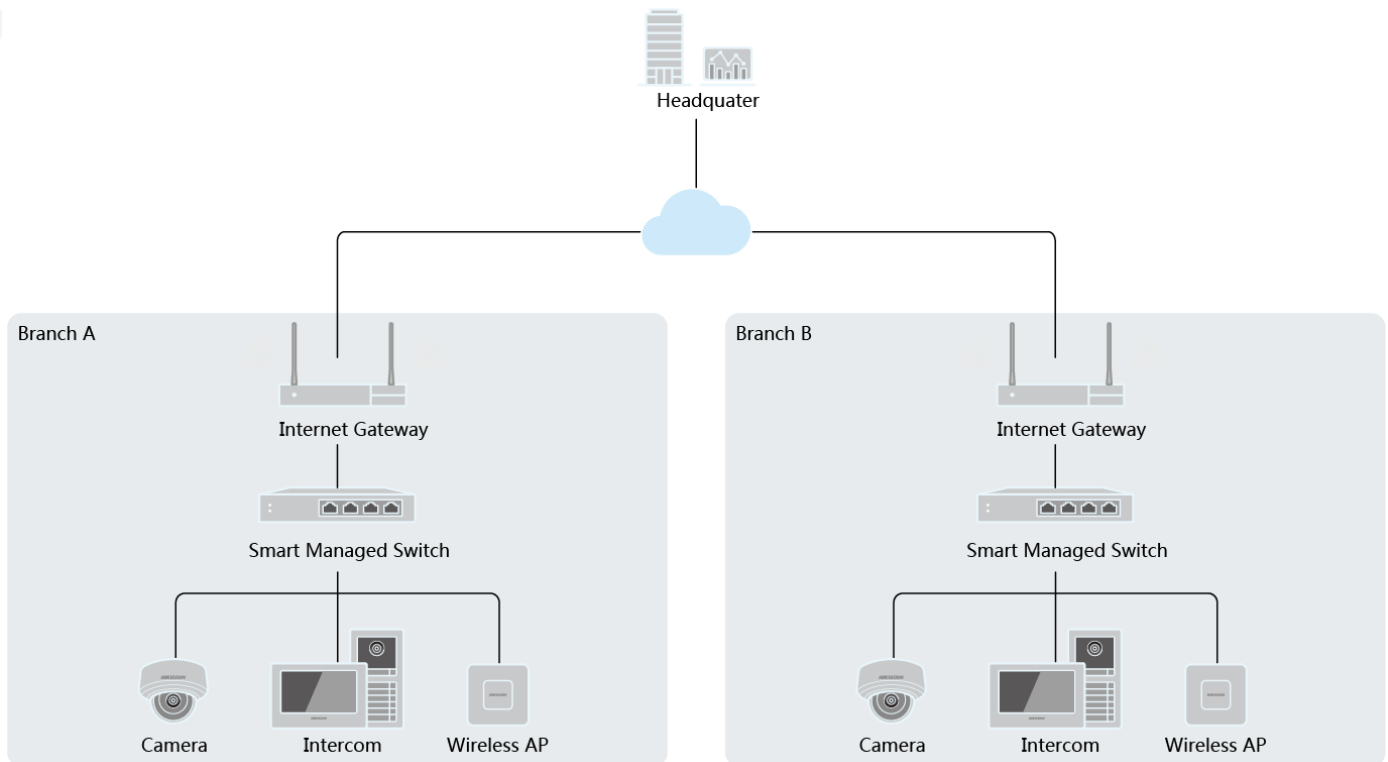

Visualized Topology Management

Network Health Monitor

Real-Time Alarm Push

Video Control and Preview

Key Feature

- 16 × gigabit PoE ports, and 2 × gigabit fiber optical ports.
- IEEE 802.3at/af standard for PoE ports.
- Network topology management, alarm push, network health monitor.
- 6 KV surge protection for PoE ports.
- AF/AT camera can reach up to 300 m in extend mode.
- PoE watchdog to auto detect and restart the cameras that do not respond.
- Various layer 2 management protocols such as STP/RSTP, VLAN, link aggregation, SNMP, QoS and so on.

Physical Interface

Front panel:

Rear panel:

Available Model

DS-3E1518P-EI

Dimension (unit: mm)

Typical Application

Distributed by