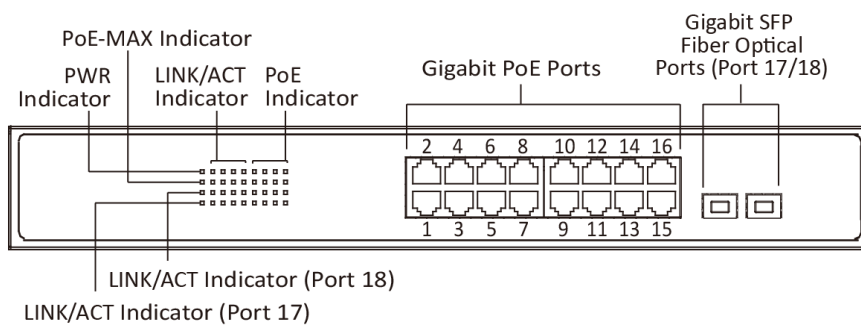

Model	DS-3E1510P-EI	
Approval	EMC	FCC (47 CFR Part 15, Subpart B); CE-EMC (EN 55032: 2015, EN 61000-3-2: 2014, EN 61000-3-3: 2013, EN 55024: 2010 +A1: 2015); RCM (AS/NZS CISPR 32: 2015); IC (ICES-003: Issue 6, 2016)
	Safety	UL (UL 60950-1); CB (IEC 60950-1:2005 + Am 1:2009 + Am 2:2013); CE-LVD (EN 60950-1:2005 + Am 1:2009 + Am 2:2013)
	Chemistry	CE-RoHS (2011/65/EU); WEEE (2012/19/EU); Reach (Regulation (EC) No 1907/2006)

Physical Interface

Front panel:

Rear panel: