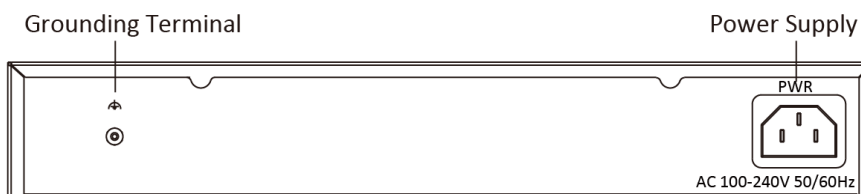

Available Model

DS-3E1518P-EI