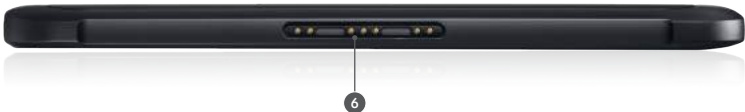

Galaxy Tab Active3

Device Layout

1. Light / Proximity Sensor
2. Front Camera
3. Volume Button
4. Power Button
5. Programmable Active Key
6. Pogo Pins
7. Recents Button
8. Home Button
9. Back Button
10. S Pen (included)
11. S Pen Holder
12. Rear Camera
13. Flash
14. Microphone
15. Earphone Jack
16. Speaker

Left Side