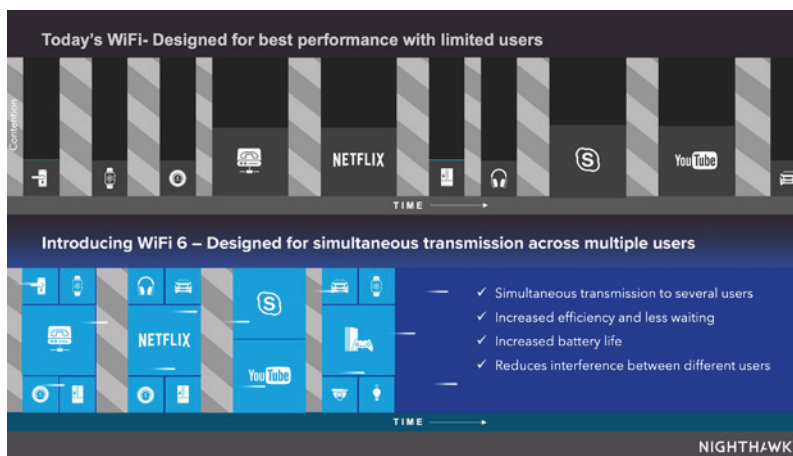

STANDARDS-BASED WIFI SECURITY (802.11i, 128-bit AES encryption with PSK)

GUEST NETWORK—Separate and secure network for your guests

AUTOMATIC FIRMWARE UPDATE—Delivers latest security patches to the router

LATEST SECURITY STANDARD—Supports WPA3 the latest and cutting-edge Wi-Fi security protocol

Orthogonal Frequency Division Multiple Access (OFDMA)

Using the uplink and downlink OFDMA feature of WiFi 6, the WiFi traffic is managed much more efficiently since data is transmitted from different devices concurrently, rather than having each device's data wait for its turn. This results in an efficient use of air-time, reduced latency, and increased bandwidth to add more devices to your network.