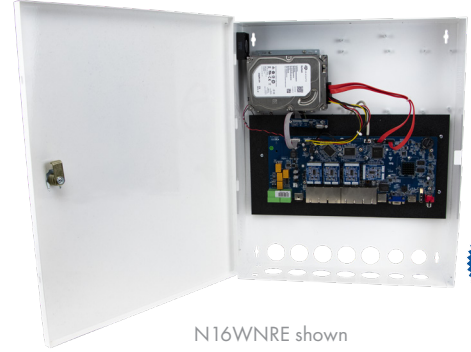

Configurations

N8WNRE2TB	N8WNRE14TB	N16WNRE12TB	N32WNRE3TB	N32WNRE24TB
N8WNRE3TB	N16WNRE2TB	N16WNRE14TB	N32WNRE4TB	N32WNRE32TB
N8WNRE4TB	N16WNRE3TB	N16WNRE16TB	N32WNRE6TB	N32WNRE56TB
N8WNRE6TB	N16WNRE4TB	N16WNRE24TB	N32WNRE8TB	
N8WNRE8TB	N16WNRE6TB	N16WNRE28TB	N32WNRE12TB	
N8WNRE12TB	N16WNRE8TB	N32WNRE2TB	N32WNRE16TB	

N16WNRE shown