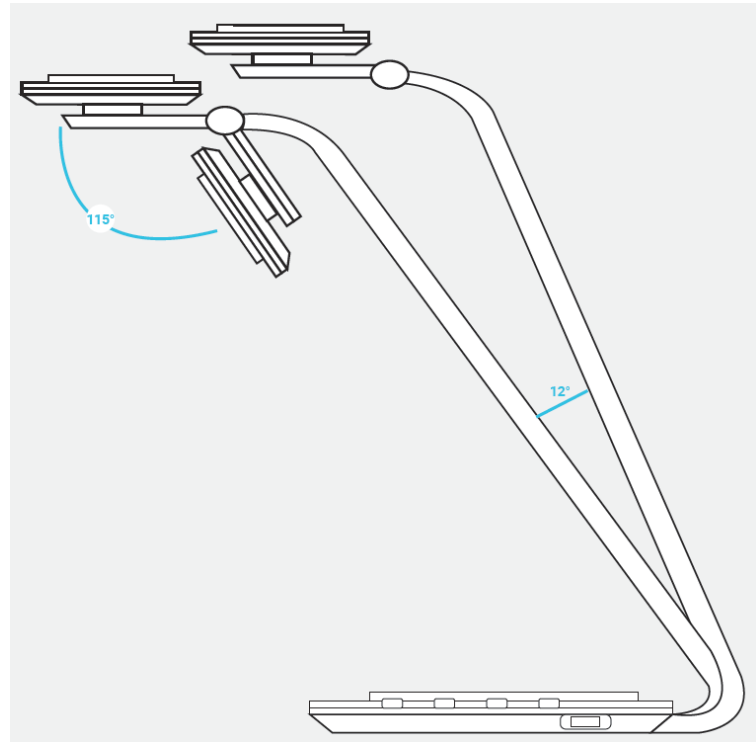

# RDL-140Qi

**Multi-Angle  
Adjustability**

**Night Light Function**

**3 Color  
Temperatures**

**Touch Sensor**

**Qi Wireless  
Charging**

(Warm, Natural, Daylight)

## SPECIFICATIONS

Light Output	600 Lumens	Individual Carton Dimensions	19.29" W x 3.07" D x 7.87" H
Input Power	10 Watts	Individual Carton Weight	1.7 lbs.
Light Modes	3 (Warm, Natural, Daylight)	Individual Carton UPC Code	849023081739
Dimensions	9.57" W x 8.58" D x 17.44" H	Master Carton Dimensions	20.5" W x 19" D x 9" H
Weight	1.2 lbs.	Master Carton Weight	10.98 lbs.
Certification	cETLus	Master Carton Count	6
		Master Carton UPC Code	50849023081734