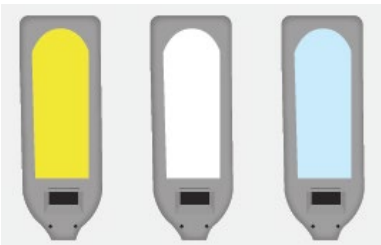

# RDL-140Qi

Light up your workspace with Royal Sovereign's LED Desk Lamp with Wireless Charging.

# RDL-140Qi

**Multi-Angle  
Adjustability**

**Night Light Function**

**3 Color  
Temperatures**

**Touch Sensor**

**Qi Wireless  
Charging**

(Warm, Natural, Daylight)

## SPECIFICATIONS

Light Output	600 Lumens	Individual Carton Dimensions	19.29" W x 3.07" D x 7.87" H
Input Power	10 Watts	Individual Carton Weight	1.7 lbs.
Light Modes	3 (Warm, Natural, Daylight)	Individual Carton UPC Code	849023081739
Dimensions	9.57" W x 8.58" D x 17.44" H	Master Carton Dimensions	20.5" W x 19" D x 9" H
Weight	1.2 lbs.	Master Carton Weight	10.98 lbs.
Certification	cETLus	Master Carton Count	6
		Master Carton UPC Code	50849023081734