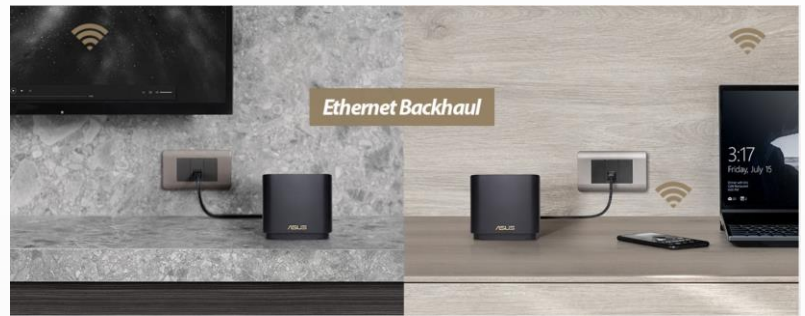

ASUS ZenWiFi AX Mini (XD4) AX1800 Dual-band Mesh WiFi 6 System

- **Banish WiFi Dead Zone**— Mesh WiFi system with unique antenna placement delivers strong WiFi to every corner of your home, providing total wireless speed of 1800Mbps.
- **Hassle Free Control** – 3 steps setup and easy management with ASUS Router App
- **Always Up-to-date Protection** — The lifetime free cloud-based security powered by Trend Micro™ makes sure your privacy on connected devices is protected.
- **Parental Controls** — URL filter and scheduling allow you to protect your family from inappropriate content and unhealthy Internet usage behavior.
- **AiMesh Supported**— Mix and match ZenWiFi with AiMesh-compatible routers to form powerful and flexible whole-home WiFi system

Whole-Home Coverage

The ZenWiFi AX Mini system consists of one ASUS AX1800 WiFi 6 router and two extending node, featuring unique technologies that give you superfast, reliable and secure WiFi connections — inside or outside your home!

WiFi 6

True 8K Streaming

ZenWiFi AX Mini puts your WiFi into top gear! With a total bandwidth of up to of 1800 Mbps, it's up to 1.4X faster* than WiFi 5 routers **.

* Compatible WiFi 6 device required.

** The data compares speed of 2X2 11ax on 5GHz 80 MHz bandwidth with 1024QAM modulation to speed of 2x2 11ac on 5GHz 80MHz with 256QAM modulation.

If you have Ethernet ports in your walls, you can set ZenWiFi AX Mini to use Ethernet backhaul, reserving all WiFi bands for your wireless devices for even more stable and reliable networking.

Easier-than-ever Setup