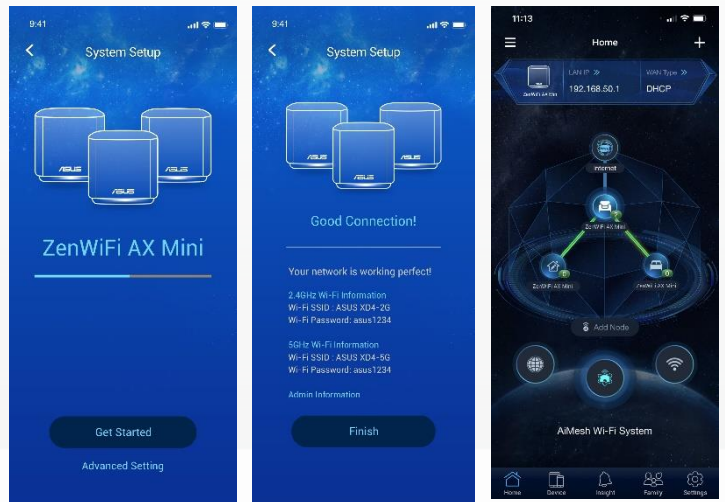

Flexible Network Naming

Uniquely, ZenWiFi AX Mini lets you choose how you name your WiFi networks: a single name for everything, or separate names for each frequency band. The choice is yours!

Ethernet Backhaul

If you have Ethernet ports in your walls, you can set ZenWiFi AX Mini to use Ethernet backhaul, reserving all WiFi bands for your wireless devices for even more stable and reliable networking.

Easier-than-ever Setup

The ASUS Router mobile app makes it easy to set up and manage your WiFi network. An intuitive interface lets you easily view and adjust network settings direct from your mobile devices with synchronization for all the hubs in each package through one-time setup.