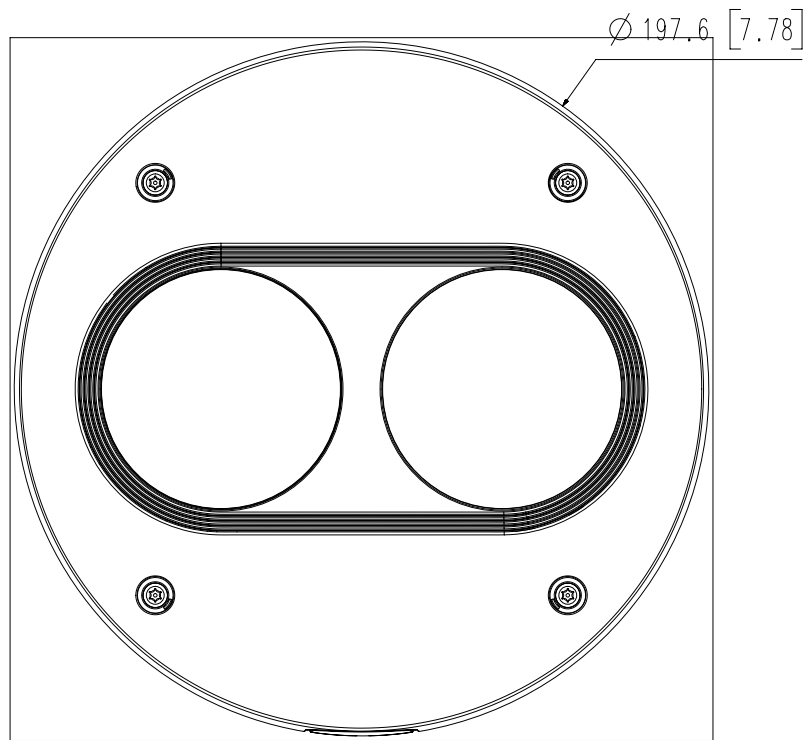

Mechanical

Color / Material	White / Aluminum
RAL Code	RAL9003
Product Dimensions / Weight	Ø197.6x84mm(7.78x3.31"), 1250g(2.76lb)

- The latest product information / specification can be found at hanwha-security.com
- Design and specifications are subject to change without notice.
- Wisenet is the proprietary brand of Hanwha Techwin, formerly known as Samsung Techwin.

Lens

Focal Length (Zoom Ratio)	6.0mm fixed focal	3.6mm fixed focal	2.8mm fixed focal	2.4mm fixed focal
Max. Aperture Ratio	F2.0	F2.0	F2.0	F2.0
Angular Field of View	H: 50.4 ° , V: 28.8 ° , D: 58.1 °	H: 94.8 ° , V: 49.3 ° , D: 114.3 °	H:107.4 ° , V:62.2 ° , D:122.0 °	H:135.4 ° , V:71.2 ° , D:161.6 °
Focus Control	Fixed	Fixed	Fixed	Fixed

Pan / Tilt / Rotate

Pan / Tilt / Rotate Range	-176 ° ~+176 ° / 0 ° ~30 ° / -90 ° ~+90 °	-176 ° ~+176 ° / 0 ° ~30 ° / -90 ° ~+90 °	-176 ° ~+176 ° / 0 ° ~30 ° / -90 ° ~+90 °	-176 ° ~+176 ° / 0 ° ~30 ° / -90 ° ~+90 °
---------------------------	---	---	---	---

Mechanical

Color / Material	Black / Plastic	Black / Plastic	Black / Plastic	Black / Plastic
Product dimensions / weight	Ø35.5x35.9mm, 30g	Ø35.5x35.9mm, 30g	Ø35.5x35.9mm, 30g	Ø35.5x35.9mm, 30g

- The latest product information / specification can be found at hanwha-security.com
- Design and specifications are subject to change without notice.
- Wisenet is the proprietary brand of Hanwha Techwin, formerly known as Samsung Techwin.