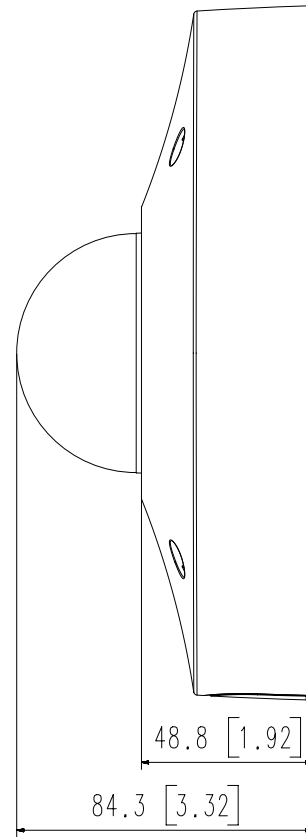

Lens

Focal Length (Zoom Ratio)	6.0mm fixed focal	3.6mm fixed focal	2.8mm fixed focal	2.4mm fixed focal
Max. Aperture Ratio	F2.0	F2.0	F2.0	F2.0
Angular Field of View	H: 50.4 ° , V: 28.8 ° , D: 58.1 °	H: 94.8 ° , V: 49.3 ° , D: 114.3 °	H:107.4 ° , V:62.2 ° , D:122.0 °	H:135.4 ° , V:71.2 ° , D:161.6 °
Focus Control	Fixed	Fixed	Fixed	Fixed

Pan / Tilt / Rotate

Pan / Tilt / Rotate Range	-176 ° ~+176 ° / 0 ° ~30 ° / -90 ° ~+90 °	-176 ° ~+176 ° / 0 ° ~30 ° / -90 ° ~+90 °	-176 ° ~+176 ° / 0 ° ~30 ° / -90 ° ~+90 °	-176 ° ~+176 ° / 0 ° ~30 ° / -90 ° ~+90 °
---------------------------	---	---	---	---

Mechanical

Color / Material	Black / Plastic	Black / Plastic	Black / Plastic	Black / Plastic
Product dimensions / weight	Ø35.5x35.9mm, 30g	Ø35.5x35.9mm, 30g	Ø35.5x35.9mm, 30g	Ø35.5x35.9mm, 30g

- The latest product information / specification can be found at hanwha-security.com
- Design and specifications are subject to change without notice.
- Wisenet is the proprietary brand of Hanwha Techwin, formerly known as Samsung Techwin.