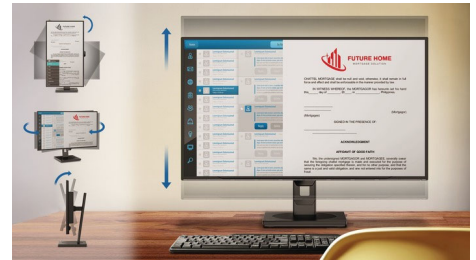

EasyRead mode

EasyRead mode for a paper-like reading experience

SmartErgoBase

The SmartErgoBase is a monitor base that delivers ergonomic display comfort and provides cable management. The base's people-friendly height, swivel, tilt and rotation angle adjustments position the monitor for maximum comfort that can ease the physical strains of a long workday; cable management reduces cable clutter and keeps the workspace neat and professional.