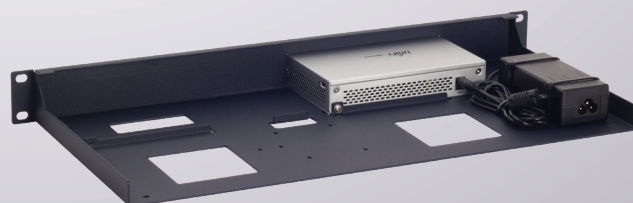

Product Line  
**WG-RACK**

Type  
**RM-UB-T1**

Supported Models **UBIQUITI**  
**UNIFI SWITCH 8**  
**UNIFI SWITCH 8-60W**

DIMENSIONS 1U  
COLOR Metallic Dark Blue  
PACKING DIMENSIONS 80 x 520 x 270 mm  
3.14 x 20.47 x 10.63 in  
PRODUCT DIMENSIONS 44 x 482 x 217 mm  
(height x width x depth) 1.73 x 18.98 x 8.54 in

## ALL THE REASONS TO RACK YOUR APPLIANCE

- Rackmount.IT kits clean up your 19 inch rack and increase the reliability of your appliance.
- Easy 5-minute assembly in a 19 inch rack.
- Front facing network connections.
- Fixed appliance and power supply.
- Next to standard models, Rackmount.IT provides custom made kits in any color on project basis.