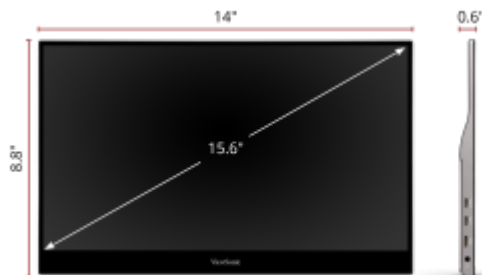

Key Features

Works with myViewBoard Software | Ultra-Portable Design | Advanced Touch Capabilities and Screen Performance | 2-Way Power with USB Type-C | Full-HD 1080p resolution

Product Description

The ViewSonic® ID1655 ViewBoard Touch Display is part of ViewSonic's full line of interactive devices designed for a variety of education scenarios including h... The ID1655 ViewBoard Touch Display is a portable 15.6" touch display that can serve as a complementary touchscreen to a laptop or tablet for more effective HD 1080p resolution, this touch display delivers a crystal-clear viewing experience so users can see more and do more for a more efficient workflow. In addition to the touchscreen and included stylus pen, the ID1655 ViewBoard Touch Display delivers a smooth and natural writing experience and streamlined navigation with... ports enable quick and easy transmission of video, audio, and data. The USB-C ports also deliver up to 60W of two-way power: a connected laptop can power the ID1655 can power a connected laptop via a USB-C power bank or AC adapter and outlet. Measuring less than an inch thick and weighing only two pound any bag, briefcase, or backpack so you can teach from wherever you are.

Display:

Display Size (in.):	15.6
Viewable Area (in.):	15.6
Panel Type:	TN
Resolution:	1920 x 1080
Resolution Type:	Full HD (1920x1080)
Static Contrast Ratio:	800:1
Dynamic Contrast Ratio:	50,000,000:1
Light Source:	LED
Brightness:	250 cd/m2
Colors:	262K
Color Space Support:	6 bit
Aspect Ratio:	16:9
Response Time (Typical GTG):	14ms
Response Time (GTG w/OD):	6.5ms
Viewing Angles:	170° horizontal, 170° vertical
Backlight Life (Hours):	15,000
Panel Surface:	Glossy, Hardness (6H)