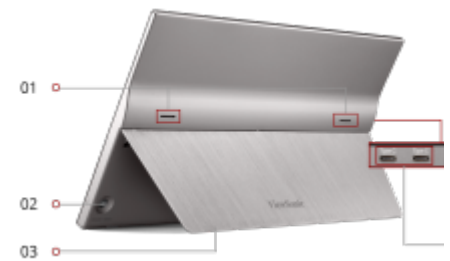

Key Features

Works with myViewBoard Software | Ultra-Portable Design | Advanced Touch Capabilities and Screen Performance | 2-Way Power with USB Type-C | Full-HD 1080p resolution

Product Description

The ViewSonic® ID1655 ViewBoard Touch Display is part of ViewSonic's full line of interactive devices designed for a variety of education scenarios including h... The ID1655 ViewBoard Touch Display is a portable 15.6" touch display that can serve as a complementary touchscreen to a laptop or tablet for more effective HD 1080p resolution, this touch display delivers a crystal-clear viewing experience so users can see more and do more for a more efficient workflow. In addition to the touchscreen and included stylus pen, the ID1655 ViewBoard Touch Display delivers a smooth and natural writing experience and streamlined navigation with... ports enable quick and easy transmission of video, audio, and data. The USB-C ports also deliver up to 60W of two-way power: a connected laptop can power the ID1655 can power a connected laptop via a USB-C power bank or AC adapter and outlet. Measuring less than an inch thick and weighing only two pound any bag, briefcase, or backpack so you can teach from wherever you are.

1. Internal Speakers
2. Power Button/Toggle Switch
3. Built-In Stand
4. Audio Out
5. Mini HDMI

6. USB Type C (x2)

15.6"
DISPLAY

TN
PANEL

1920 x 1080
RESOLUTION

Contact Sales

-  call: 888.
-  email: sa
-  visit: view