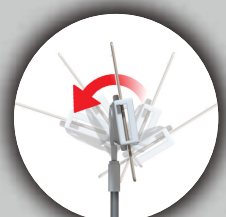

## Package includes:

- (1) Floor Stand mounting base
- (1) Height Adjustable Pole
- (1) Tablet holder
- (2) Add-on pads
- (4) Lockable Casters

This streamlined and heavy-duty floor stand gives you quick, easy setups at any business or home environments. The floor stand central base is equipped with four commercial grade lockable casters, perfect for hospitals and doctor's offices. Counting with omni-directional angle, height adjustment and 360-degree rotation, the tablet holder also rotates 360 degrees to accommodate portrait and landscape orientations. The quick-connect mechanism detaches the tablet holder from the stand with a simple squeeze. This allows you to switch between handheld and mounted modes without having to remove your tablet from the holder or from the floor stand. The resizable holder and additional add-on pads are designed to allow full access to your tablets, ports, buttons, and jacks, and accommodate virtually any tablet model.

Quick-Connect Feature for Handheld or Stand Mount Positions

Portrait & Landscape Orientations

Tilt adjustment Options

	Quantity	Width	Height	Depth	Weight	UPC Barcode
Packaging	-	-	-	-	-	656777019273
Master	-	-	-	-	-	10656777019270