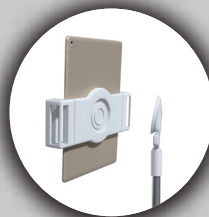

## Features:

- Tilting, 360-degree rotating tablet holder
- 360-degree rotating desktop base with 4 commercial grade lockable casters
- Height Adjustable from 37 to 58"
- Tablet holder compatible with tablet cases up to 1" in thickness
- Holder connects and disconnects easily from mounting base with squeeze buttons
- Compatible with any tablet between 7.75 and 9.6 inches in either width or height, including iPad mini 5, iPad Gen 7 (2019), iPad Pro 12.9 Gen 4 (2020), Galaxy Tab S3 9.7", Galaxy Tab A (2019) and more!

## Specifications:

- Weight: 7.5 lbs.
- Dimensions: 9" x 7.125" x 7.125"
- Base diameter: 7.125 inches
- Tablet holder adjustment range: 7.75 — 9.6 inches

## Package includes:

- (1) Floor Stand mounting base
- (1) Height Adjustable Pole
- (1) Tablet holder
- (2) Add-on pads
- (4) Lockable Casters

This streamlined and heavy-duty floor stand gives you quick, easy setups at any business or home environments. The floor stand central base is equipped with four commercial grade lockable casters, perfect for hospitals and doctor's offices. Counting with omni-directional angle, height adjustment and 360-degree rotation, the tablet holder also rotates 360 degrees to accommodate portrait and landscape orientations. The quick-connect mechanism detaches the tablet holder from the stand with a simple squeeze. This allows you to switch between handheld and mounted modes without having to remove your tablet from the holder or from the floor stand. The resizable holder and additional add-on pads are designed to allow full access to your tablets, ports, buttons, and jacks, and accommodate virtually any tablet model.

Quick-Connect Feature for Handheld or Stand Mount Positions

Portrait & Landscape Orientations

Tilt adjustment Options

	Quantity	Width	Height	Depth	Weight	UPC Barcode
Packaging	-	-	-	-	-	656777019273
Master	-	-	-	-	-	10656777019270