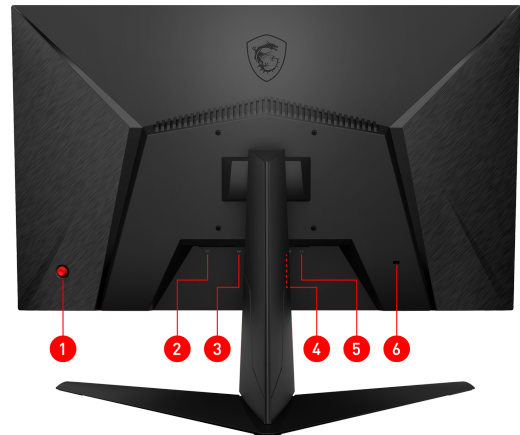

CONNECTIONS

1. 5-way joystick navigator
2. 1x DC jack
3. 1x Display Port(1.2a)
4. 1x HDMI(1.4)
5. 1x Earphone out
6. 1x Kensington lock