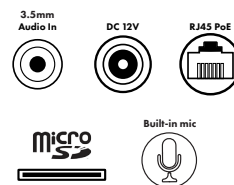

Cameras Interfaces