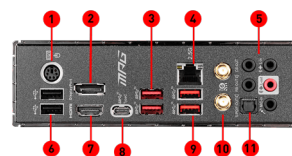

2.5G Network Solution

Featuring premium 2.5G LAN with LAN manager delivers better network experience.

WiFi 6

The latest wireless solution supports MU-MIMO and BSS color technology, delivering speeds up to 2400Mbps.

Audio Boost 4

Isolated audio with a high quality audio processor for the most immersive gaming experience.

DDR4 Boost

Advanced technology to deliver pure data signals for the best gaming performance and stability.

M.2 SHIELD FROZR

Onboard M.2 thermal solution to keep M.2 SSDs safe while preventing throttling, making them run cooler & faster.

SPECIFICATION

Model Name	MPG Z490 CARBON EK X
CPU Support	Supports 10th Gen Intel® Core™ and Pentium® Gold / Celeron® processors
CPU Socket	LGA 1200
Chipset	Intel® Z490 Chipset
Graphics Interface	3x PCI-E 3.0 x16 slots Support 2-Way NVIDIA® SLI™ / 3-Way AMD® CrossFire™ Technology
Display Interface	DisplayPort, HDMI - Requires Processor Graphics
Memory Support	4 DIMMs, Dual Channel DDR4-4800(OC)
Expansion Slots	2x PCIe 3.0 x1 slots
Storage	2x M.2 slots, support Intel® Optane™ Technology 6x SATA 6Gb/s
USB ports	1 x USB 3.2 Gen 2x2 20Gbps (Type-C) + 5 x USB 3.2 Gen 2 10Gbps (1 Type-C + 4 Type-A) + 2 x USB 3.2 Gen 1 5Gbps (Type-A) + 6 x USB 2.0
LAN	Realtek® 8125B 2.5G LAN
WiFi / BT	Intel® Wi-Fi 6 AX201, Bluetooth 5.1
Audio	8-Channel(7.1) HD Audio with Audio Boost 4
Form Factor	ATX

CONNECTIONS

1. PS/2 Combo Port
2. DisplayPort
3. USB 3.2 Gen 2 10Gbps (Type-A)
4. 2.5G LAN
5. HD Audio Connectors
6. USB 2.0
7. HDMI Port
8. USB 3.2 Gen 2x2 20Gbps (Type-C)
9. USB 3.2 Gen 2 10Gbps (Type-A)
10. Wi-Fi 6
11. Optical S/PDIF OUT