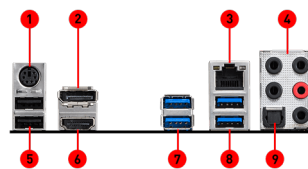

CONNECTIONS

- Keyboard / Mouse
- DisplayPort
- 2.5G LAN Port
- HD Audio Connectors
- USB 2.0
- HDMI
- USB 3.2 Gen 1 5Gbps Type-A
- USB 3.2 Gen 1 5Gbps Type-A
- Optical S/PDIF OUT