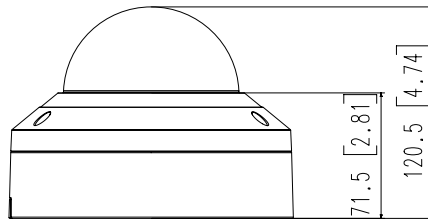

Ø 162 [6.38]