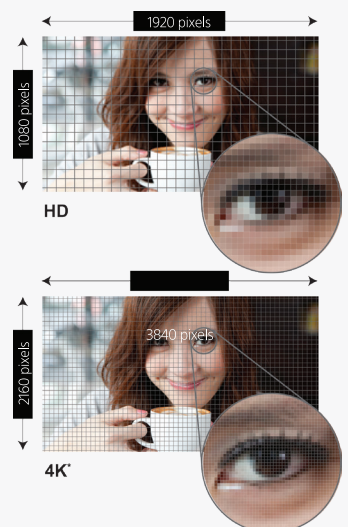

New functionality**

Discover a new world of possibilities with the new BRAVIA functionality. From easily mirroring your content into your BRAVIA with Apple AirPlay and Chromecast-built in, to using DICOM, and supporting the Wi-Fi 5GHz.