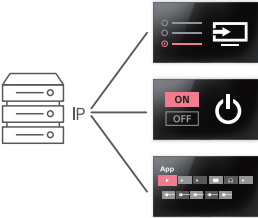

Over 100 REST APIs for remote monitoring and control

With more than 100 REST APIs built-in, monitoring and controls from remote locations and integration with external systems are available. We also provide a free app that enables control of the display via IP.