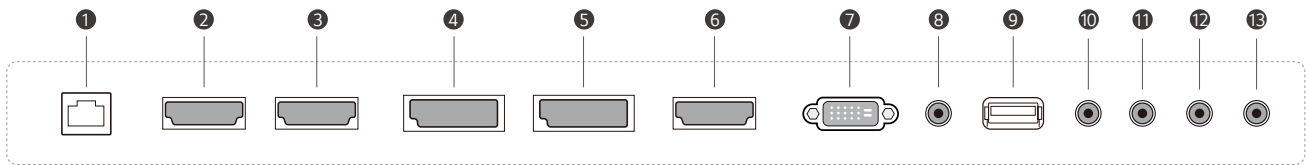

* Network based control

* Using an HDMI cable connection

DIMENSION

(unit: mm)

CONNECTIVITY

- ① LAN
- ② HDMI IN1
- ③ HDMI IN2
- ④ DP IN
- ⑤ DP OUT
- ⑥ HDMI IN3
- ⑦ DVI-D IN
- ⑧ IR & LIGHT SENSOR
- ⑨ USB IN
- ⑩ AUDIO IN
- ⑪ AUDIO OUT
- ⑫ RS-232C IN
- ⑬ RS-232C OUT