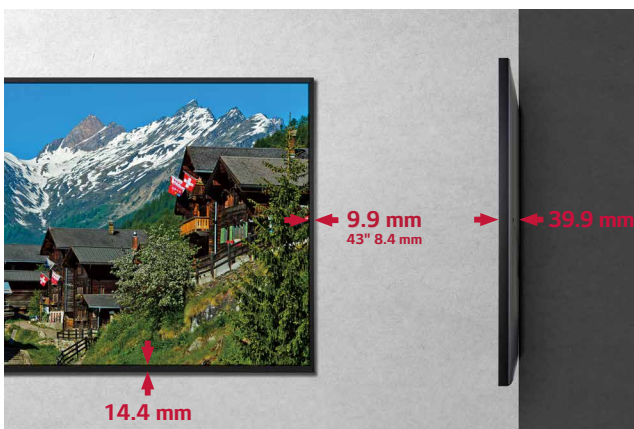

SLEEK AND PRACTICAL DESIGN

Narrow Bezel & Slim Depth

This series has a smaller bezel size and thickness, which saves space and enables easy installation. In addition, it increases the immersive experience from the screen and provides a sophisticated design, improving the décor of the space where the product is installed.