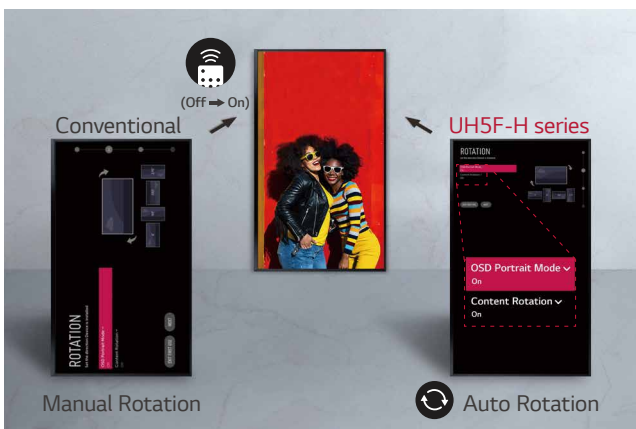

EASY INSTALLATION

Auto Screen Rotation

This series automatically detects its orientation (landscape or portrait mode) in the initial installation step, so manual rotation set-up process isn't required. The direction of OSD and background contents will be already set when you turn on a display at first.