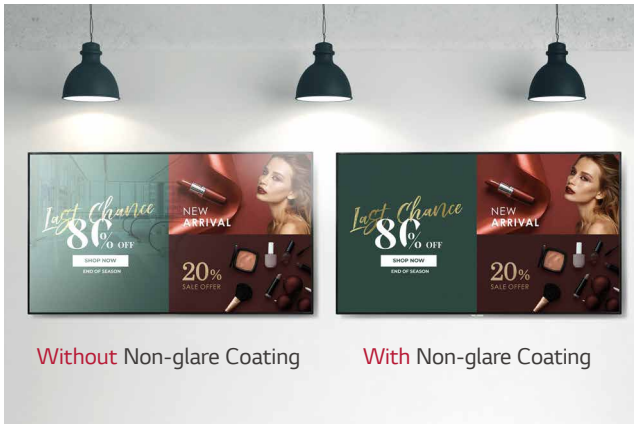

* All images are for illustrative purposes only.

UHD Signage 65/55/49/43" UH5F-H

LG UHD Signage

Clear View with Non-glare Coating

Superb Picture Quality

Sleek and Practical Design

Product Reliability

webOS Smart Platform

Meeting Room Solution

SUPERB PICTURE QUALITY

Clear View with Non-glare Coating

Viewers can be annoyed by unnecessary reflections when watching a screen under brightly lit conditions. The UH5F-H series has resolved such inconveniences by increasing the level of haze, which enhances visibility and text readability.