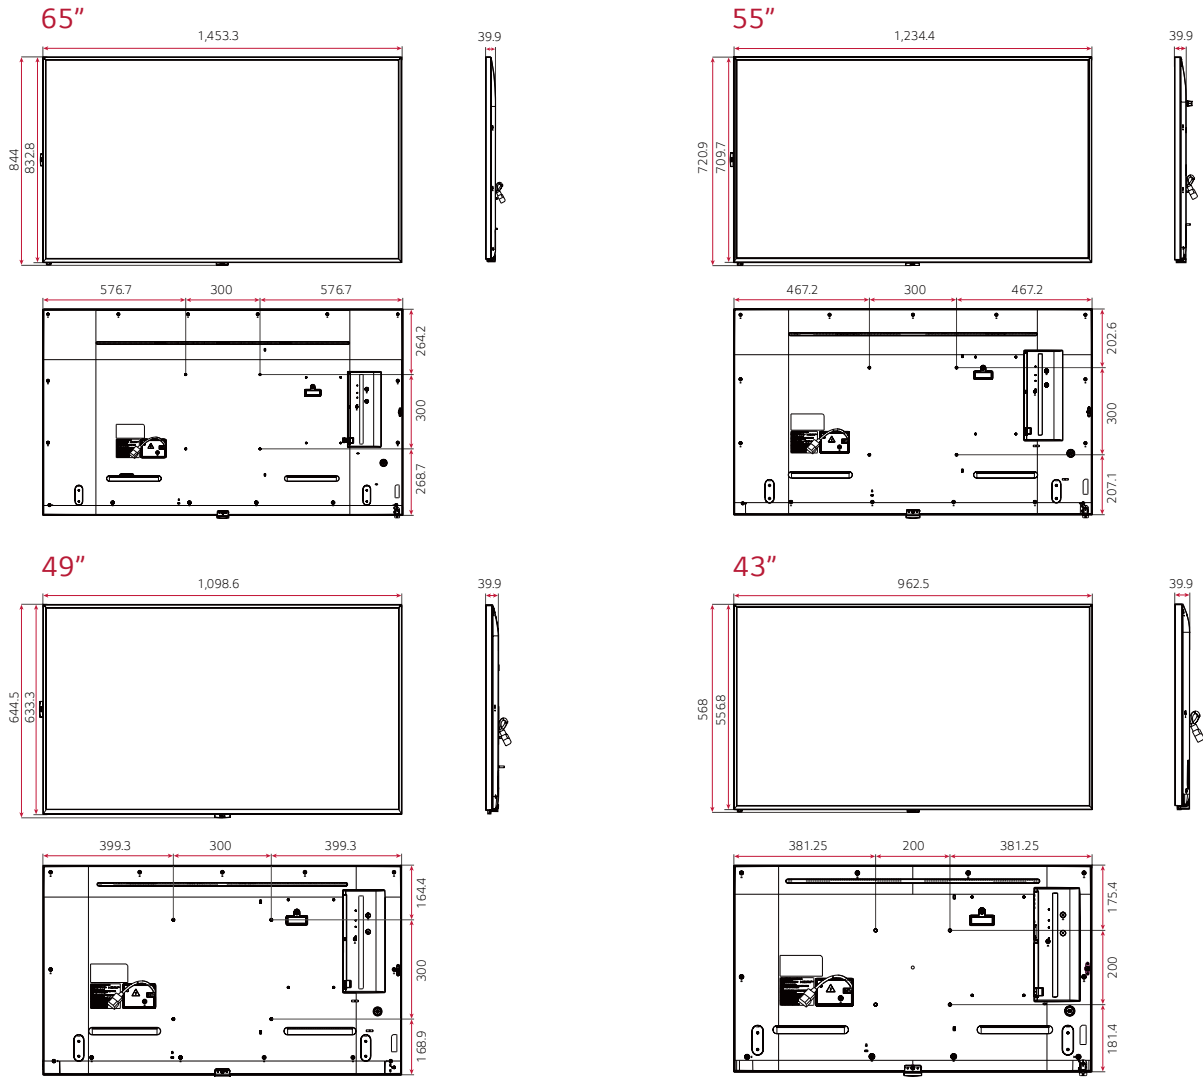

* Network based control

* Using an HDMI cable connection

DIMENSION

(unit: mm)

CONNECTIVITY

- ① LAN
- ② HDMI IN1
- ③ HDMI IN2
- ④ DP IN
- ⑤ DP OUT
- ⑥ HDMI IN3
- ⑦ DVI-D IN
- ⑧ IR & LIGHT SENSOR
- ⑨ USB IN
- ⑩ AUDIO IN
- ⑪ AUDIO OUT
- ⑫ RS-232C IN
- ⑬ RS-232C OUT