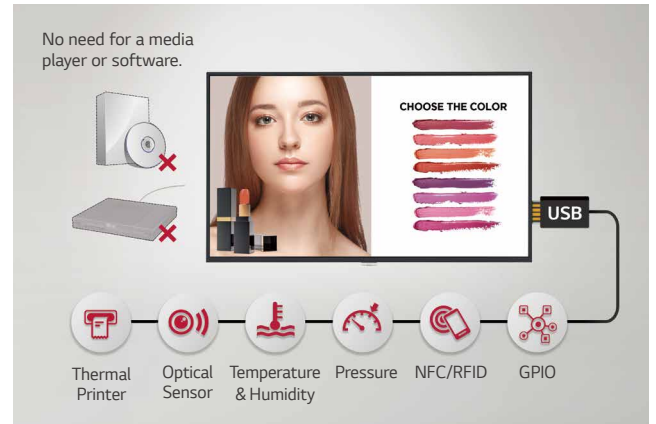

EASY INSTALLATION

Auto Screen Rotation

This series automatically detects its orientation (landscape or portrait mode) in the initial installation step, so manual rotation set-up process isn't required. The direction of OSD and background contents will be already set when you turn on a display at first.

Fine Adjustment

This series is equipped with a "horizontal sensor" which shows users how the device is tilt, so that it can be precisely installed.

webOS SMART SIGNAGE PLATFORM

High-Performance with webOS