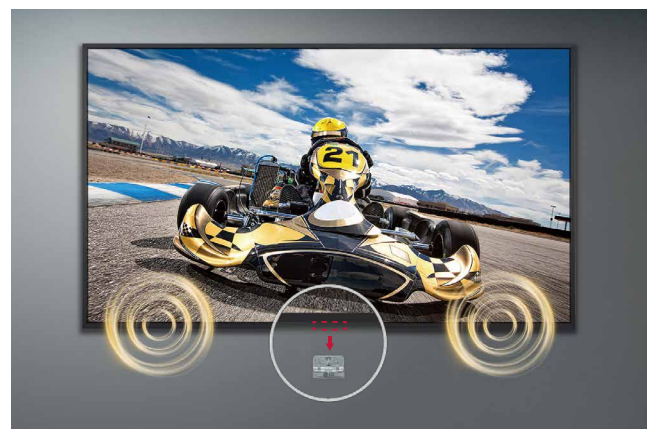

SLEEK AND PRACTICAL DESIGN

Narrow Bezel & Slim Depth

This series has a smaller bezel size and thickness, which saves space and enables easy installation. In addition, it increases the immersive experience from the screen and provides a sophisticated design, improving the décor of the space where the product is installed.