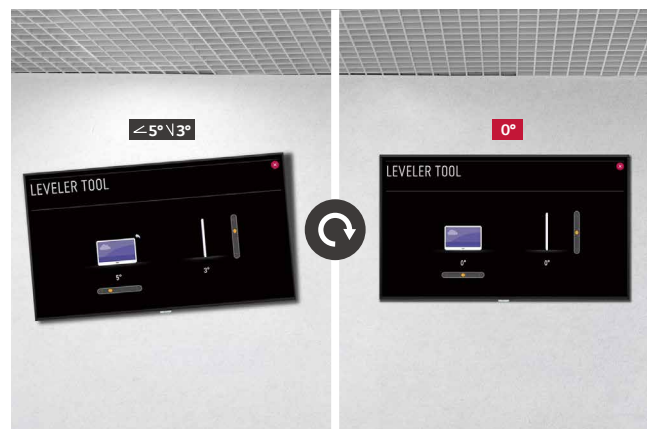

SLEEK AND PRACTICAL DESIGN

Narrow Bezel & Slim Depth

This series has a smaller bezel size and thickness, which saves space and enables easy installation. In addition, it increases the immersive experience from the screen and provides a sophisticated design, improving the décor of the space where the product is installed.

When a display is installed at high places, it is usually tilted for the user's comfort viewing. In consideration of this, the installation with 30 degrees of tilt* is supported.

* Tilt installation of up to 30 degrees facedown is supported. (In conditions within 30°C temperature, 50% humidity)

EASY INSTALLATION

Auto Screen Rotation

This series automatically detects its orientation (landscape or portrait mode) in the initial installation step, so manual rotation set-up process isn't required. The direction of OSD and background contents will be already set when you turn on a display at first.

Fine Adjustment

This series is equipped with a "horizontal sensor" which shows users how the device is tilt, so that it can be precisely installed.

webOS SMART SIGNAGE PLATFORM

High-Performance with webOS