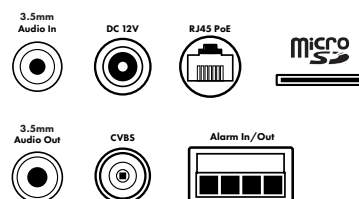

Cameras Interfaces