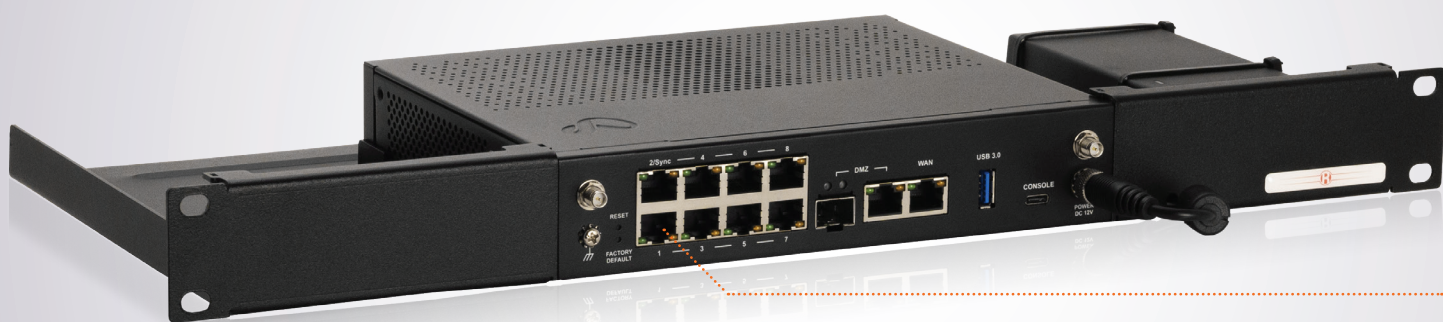

Product Line
CP-RACK

Type
RM-CP-T6

Supported Models **CHECK POINT 1570**
CHECK POINT 1590

DIMENSIONS 1U
COLOR RAL 9005 Black
PACKING DIMENSIONS 80 x 520 x 270 mm
3.14 x 20.47 x 10.63 in
PRODUCT DIMENSIONS 44 x 482 x 217 mm
(height x width x depth) 1.73 x 18.98 x 8.54 in

Check Point Appliance

ALL THE REASONS TO RACK YOUR APPLIANCE

- Rackmount.IT kits clean up your 19 inch rack and increase the reliability of your appliance.
- Easy 5-minute assembly in a 19 inch rack.
- Front facing network connections.
- Fixed appliance and power supply.
- Next to standard models, Rackmount.IT provides custom made kits in any color on project basis.