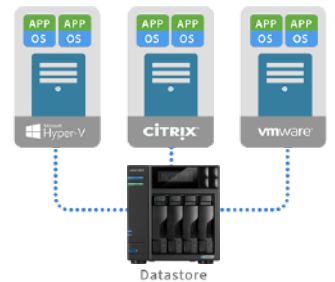

Portainer – Easy Docker Deployments

Even more possibilities for ADM with Portainer for Docker images. With thousands of images, Portainer can download and deploy more types of programs than ever before. Portainer is incredibly user friendly and employs a graphical interface to make Docker images easier to deploy than ever.

Automatically Synchronize Files Between Computer and NAS

ASUSTOR EZ Sync brings the magic of cloud sync services right to your home. With an ASUSTOR NAS and EZ Sync, data can be synchronized anywhere with an internet connection without a monthly bill or a data limit. If data is unintentionally modified, restoration is easy with EZ Sync's automatic file history management feature.

Snapshot Center

Snapshot Center is a new feature for ASUSTOR NAS devices to utilize Btrfs and iSCSI volumes to take snapshots of the information inside a NAS. Snapshot Center supports up to 256 snapshots of a volume and can be done every five minutes, creating a backup that can be restored easily if data is damaged or lost. MyArchive now supports Btrfs and snapshots. Btrfs for MyArchive supports snapshots and version history to help protect against accidental deletions or modifications.