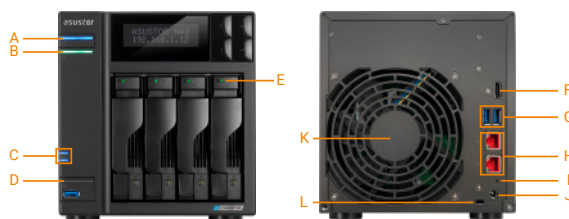

Hardware Specification

AS6604T

Processor	Intel Celeron J4125 Quad-Core 2.0GHz up to 2.7GHz
Memory	4GB DDR4-2400 SO-DIMM (max. 8GB, 4GB x2)
M.2 Drive Slots	2x M.2 PCIe (NVMe) Support M.2 2280
Drive Bays	4x SATA3 6Gb/s; 3.5"/2.5" HDD/SSD
Network	2x 2.5-Gigabit (Wake On WAN)
External Device Interface	1x USB 3.2 Gen 1 (Front) / 2x USB 3.2 Gen 1 (Rear)
Dimensions (HxWxD)	185.5(H) x 170(W) x 230(D) mm
Weight	2.96 kg/6.5 lb
Power	90W AC Adapter
Operation/Disk Hibernation/ Sleep Mode(S3)	27.6W/12.6W/0.75W
Volume Type	Single, JBOD, RAID 0/1/5/6/10, RAID 1/5 + Hot Spare

A. Power LED Indicator	F. HDMI Port
B. System Status LED Indicator	G. USB 3.2 Gen 1 Ports
C. Network LED Indicator	H. 2.5G RJ45 Ports
D. USB LED Indicator	I. Reset Button
E. Hard Disk LED Indicator	J. DC Input
	K. System Fan
	L. K-Lock

Software & Features

Operating System

- ADM 3.5 Onwards
- Supports Online Firmware Updates
- Built-in App Central for Various Apps

Supported OS

- Windows XP, Vista, 7, 8, 10, Server 2003, Server 2008, Server 2012, Server 2016
- Mac OS X 10.6 Onwards
- UNIX, Linux, BSD

Access Control

- Maximum Number of Users: 4096
- Maximum Number of Groups: 512
- Maximum Number of Shared Folders: 512
- Maximum Number of Concurrent Connections: 512
- Supports Windows Active Directory/LDAP

File Explorer

- Web-based File Management
- ISO File Mounting · Share Links
- Task Monitor · Browse Files on Local PC
- Thumbnail Previews
- Data Access via External Optical Drive
- Supports video playback

System Administration

- Log Type: System
  Log, Connection Log, File Access Log
- Real-time Online User Monitor
- Real-time System Monitor
- User Quota
- Virtual Drive (ISOMounting, Maximum 16)
- UPS Support

Storage Management

- Support Multiple Volumes with Spare Disks
- Volume Type: Single disk, JBOD, RAID 0, RAID 1, RAID 5, RAID 6, RAID 10
- Support for Online RAID Level Migration
- Support for Online RAID Capacity Expansion

Disk Management

- Scheduled Bad Block Scans
- Scheduled S.M.A.R.T Scans

External Devices

- Supports USB External Storage Devices
- USB Wi-Fi Dongle Support
- Bluetooth Dongle/Speaker Support
- USB Printer Support
- USB DAC/IR Receiver/Keyboard/Mouse Support
- USB CD-ROM Drives/DVD-ROM Drives/BD-ROM Drives

Energy Control

- Configurable Disk Hibernation and Sleep Mode Wait Time
- Configurable Time Period for Sleep Mode Activation
- Automatic Sleep

Network

- TCP/IP (IPv4 & IPv6)
- Link Aggregation: Supports 802.3ad and Six Other Modes for Load Balancing and/or Network Failover
- Jumbo Frame (MTU)
- VLAN
- EZ Connect
- Wireless Network
- DDNS/EZ-Router
- Supports Wake-on-LAN (WOL)
- Supports Wake-on-WAN (WOW)

Network Protocols

- CIFS/SMB, SMB 2.0/3.0, AFP, NFS, FTP (Unicode Supported), TFTP, WebDAV, Rsync, SSH, SFTP, iSCSI/IP-SAN, HTTP, HTTPS, Proxy, SNMP, Syslog

Security

- AES 256-Bit Encryption
- Firewall: Prevent Unauthorized Access
- Alert Notifications: E-mail, SMS
- Encrypted Connections: HTTPS, FTP over SSL/TLS, SSH, SFTP, Rsync over SSH
- Built-in Hardware Encryption Engine: AS31/32/40/50/51/61/62/63/64/70/ Nimbustor/Lockerstor/ Lockerstor Pro series
- RAID Scrubbing: detects the integrity and consistency of RAID 5 and RAID 6 drive data

Backup Solutions

- Rsync (Remote Sync) Backup
- Cloud Backup · FTP Backup
- External Backup · One Touch Backup
- EZ Sync

EZ Sync Manager

- Automatically synchronizes files between a PC and NAS
- Can restore previous versions of files
- Supports file sharing
- AiData now supports accessing EZ Sync files

Supported Browsers