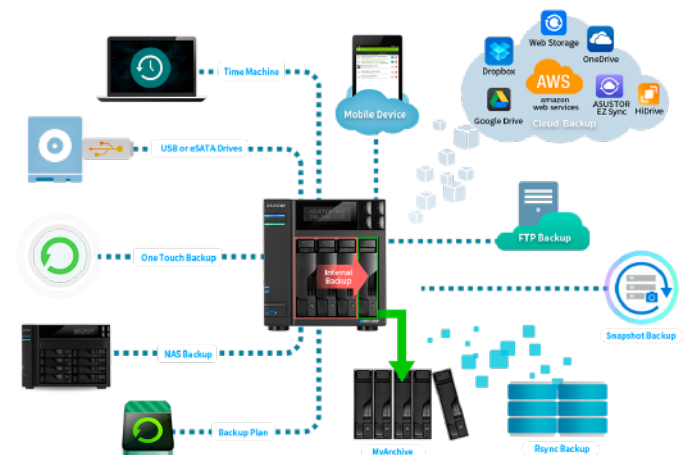

*Link Aggregation only supported with compatible hardware. Please check beforehand and verify that Link Aggregation is supported on your equipment.

Easy M.2 SSD installation

Dual M.2 slots for NVMe SSDs for SSD Caching.

360° Backup and Virtualization Solution

- MyArchive cold storage backups
- Snapshot Center, Cloud Backup Center, DataSync Center
- Complete iSCSI/IP-SAN and NFS support
- VMware, Citrix and Hyper-V ready
- Supports Virtualization and Docker apps

Four Bays with Two M.2 SSD Slots for Flexible Cached Storage

The Lockerstor 4 is a cost-effective high capacity NAS designed for enterprise environments. The Lockerstor 4 is flexible, supporting online capacity expansion and replacement. Online capacity expansion enables you to replace hard drives inside the NAS without downtime. If your budget and/or storage requirements are small, the Lockerstor 4 enables your NAS to grow alongside your needs by first purchasing smaller drives and then add more drives as you need. Additional drives can be purchased as your storage requirements grow and all drives can be fully replaced while continuing to use your NAS. Combining this with ASUSTOR's MyArchive cold storage technology enables you to store a virtually unlimited amount of information.

Comprehensive Backup Solutions

ASUSTOR's comprehensive backup solution provides more than twelve backup options, including, but not limited to Amazon S3, Dropbox, Google Drive, and Onedrive. ASUSTOR Backup Plan for Windows as well as Time Machine for macOS provide easy backups for desktop and laptops while MyArchive removable hard drives provide long term storage. Btrfs is now supported and with Snapshot Center, can take snapshots of your information in the event of unintentional modification. Restore previous versions easily with Snapshot Center.