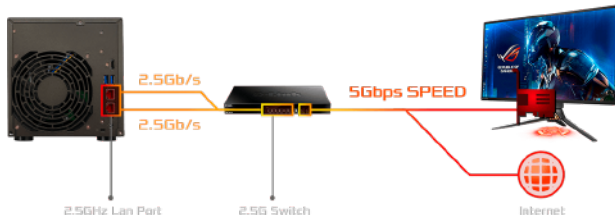

150% faster with 2.5-Gigabit Ethernet

The Lockerstor 4 provides two 2.5-Gigabit Ethernet ports. Enable up to 150% faster performance than Gigabit Ethernet with compatible hardware and up to 5 Gbps using Link Aggregation.*

*Link Aggregation only supported with compatible hardware. Please check beforehand and verify that Link Aggregation is supported on your equipment.