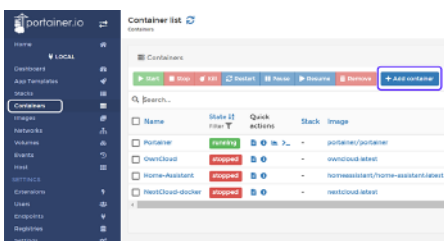

Internal Data

- MyArchive Offline Backup
- AES-256 folder encryption
- Anti-virus software

Wake on LAN and Wake on WAN – Always on Standby

Save power and money with Wake on LAN and Wake on WAN. The Lockerstor 4 features Wake on LAN and Wake on WAN, allowing the device to power off when not in use and be woken up with a command. Use Wake on LAN when on the same network as the NAS while Wake on WAN for when you are away from the NAS. Wake on LAN and Wake on WAN also protect against attacks by only waking up to your commands. To an outsider, your NAS is off, protecting your data.

Portainer – Easy Docker Deployments

Even more possibilities for ADM with Portainer for Docker images. With thousands of images, Portainer can download and deploy more types of programs than ever before. Portainer is incredibly user friendly and employs a graphical interface to make Docker images easier to deploy than ever.