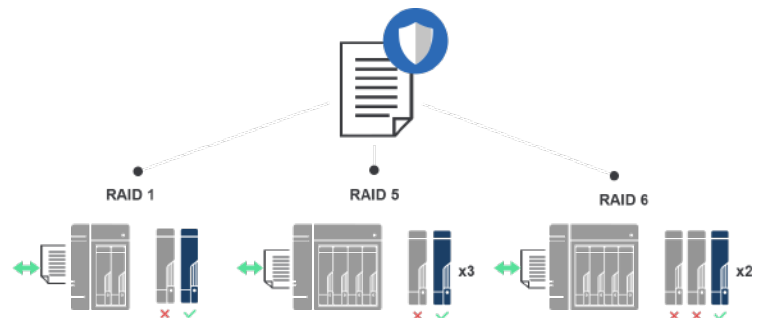

Data Protection Starts with Storage

ASUSTOR understands that your data is priceless, therefore ASUSTOR NAS provides different RAID Volume options, giving your data various levels of protection from the moment it is first stored on the NAS. We recommend you plan your storage protection based on your NAS model and number of hard disks. Data protection has never been so simple.