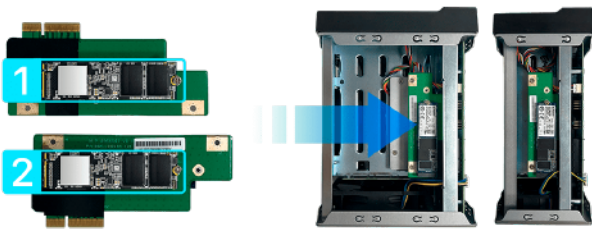

Link Aggregation (RAID 5) Windows Sequential

591 MB/S

Read

590 MB/S

Write

Upgradeable 4GB DDR4-2400 RAM

The Lockerstor 4 comes with four Gigabytes of DDR4 RAM and can be upgraded up to 8GB. DDR4 RAM provides up to 30% greater performance than DDR3 while also lowering energy requirements by 40%.

150% faster with 2.5-Gigabit Ethernet

The Lockerstor 4 provides two 2.5-Gigabit Ethernet ports. Enable up to 150% faster performance than Gigabit Ethernet with compatible hardware and up to 5 Gbps using Link Aggregation.*

*Link Aggregation only supported with compatible hardware. Please check beforehand and verify that Link Aggregation is supported on your equipment.

Easy M.2 SSD installation

Dual M.2 slots for NVMe SSDs for SSD Caching.