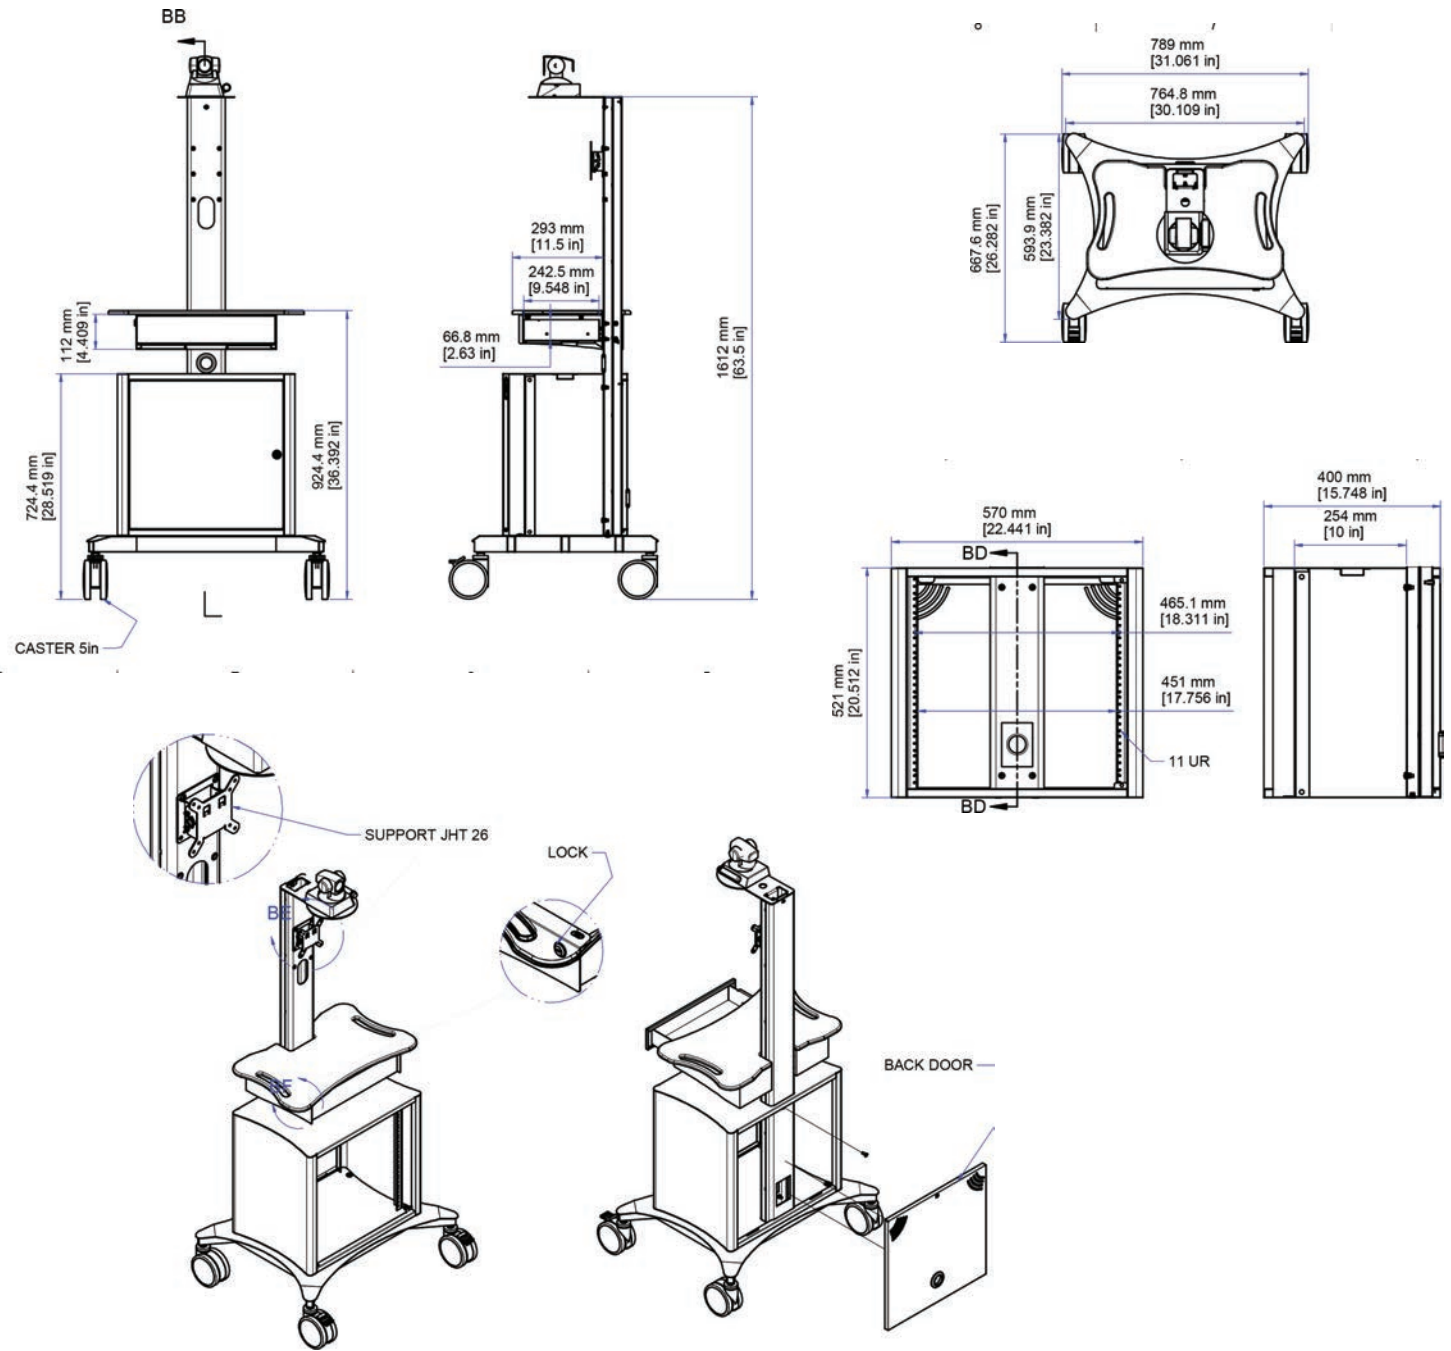

This highly customizable cart supports a single display and accommodates a variety of technology to provide the ultimate telemedicine solution. The TMP-300 provides an adjustable videoconferencing camera shelf, a pull-out drawer, and a large locking storage area. The TMP-300 telemedicine cart integrates a wide range of technology to bring physicians and patients together for maximum care. For Cisco Webex solutions, The TMP-300 is perfect for the Webex Desk Pro for any telehealth solution.

## FEATURES

- Supports a single display up to 40", dual displays up to 27"
- 11RU
- Videoconferencing camera shelf
- Front locking door
- Removable rear panel
- One slide-out drawer
- 5" dual-wheel casters, two locking
- Rack-mounted medical surge protector
- Cable management features
- 100% solid steel construction

The TMP-300 shown with the Cisco Webex Desk Pro.

Removable back panel

# DIMENSIONAL DRAWING