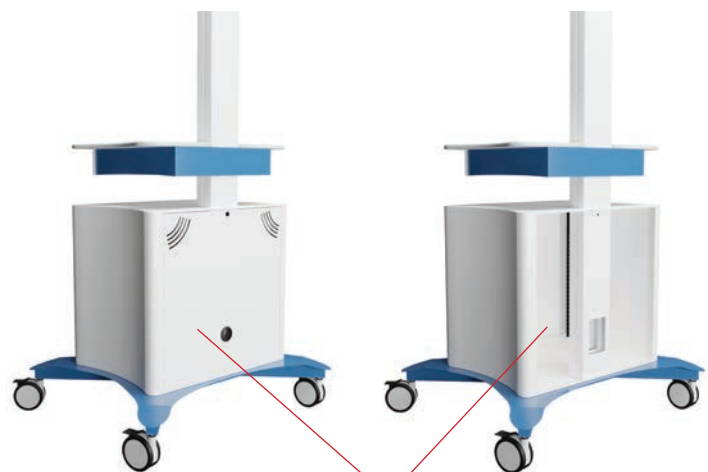

# TMP-300 Telemedicine Cart

The compact TMP-300 telemedicine cart offers a perfect blend of functionality and design for caregivers in hospitals or small clinics. The TMP-300 has a small footprint and smooth gliding casters that easily travel across carpet or hard surface floors.

This highly customizable cart supports a single display and accommodates a variety of technology to provide the ultimate telemedicine solution. The TMP-300 provides an adjustable videoconferencing camera shelf, a pull-out drawer, and a large locking storage area. The TMP-300 telemedicine cart integrates a wide range of technology to bring physicians and patients together for maximum care. For Cisco Webex solutions, The TMP-300 is perfect for the Webex Desk Pro for any telehealth solution.

## FEATURES

- Supports a single display up to 40", dual displays up to 27"
- 11RU
- Videoconferencing camera shelf
- Front locking door
- Removable rear panel
- One slide-out drawer
- 5" dual-wheel casters, two locking
- Rack-mounted medical surge protector
- Cable management features
- 100% solid steel construction

The TMP-300 shown with the Cisco Webex Desk Pro.

Removable back panel