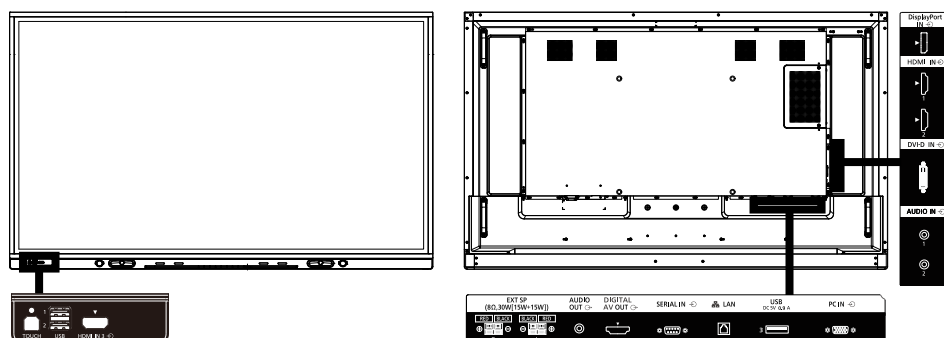

**OPTIONAL ACCESSORIES**

Early Warning Software	ET-SWA 100 / 105series
3G-SDI Terminal Board	TY-SB01SS

**DIMENSIONS**

Units : inches (mm)

**CONNECTION TERMINAL**