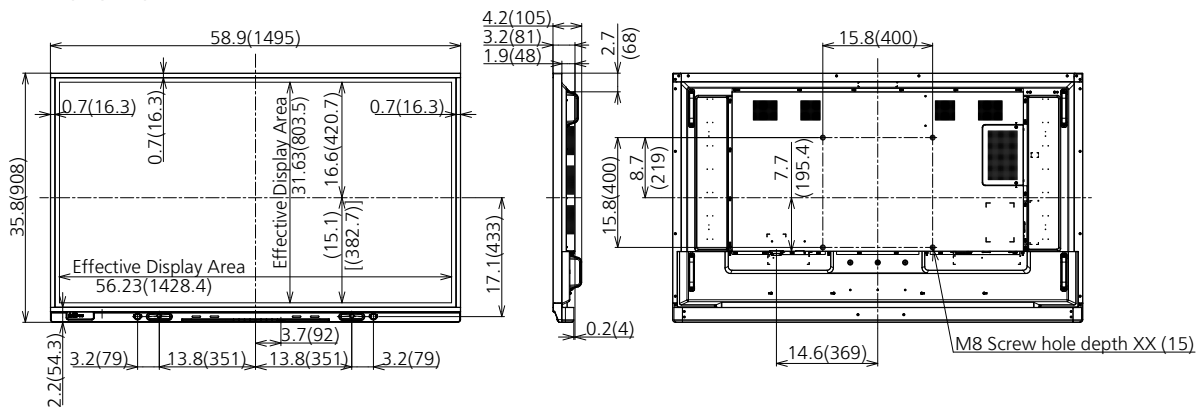

ENVIRONMENTAL

Operating Environment*	Temperature :0°C to 40°C (32°F to 104°F)
	Humidity :20% to 80% (No condensation)
	Altitude :0 to 2800 m (0 to 9186 ft)
Storage Environment	Temperature :20°C to 60°C (-4°F to 140°F)
	Humidity :20% to 80% (No condensation)

*Depending on the temperature or humidity conditions, uneven brightness may be observed. This is not a malfunction.
*This unevenness will disappear while applying current continuously. If not, consult the distributor.

REMOTE CONTROL TRANSMITTER

Power Requirements	DC 3 V (2 x AAA Size batteries)
Operating distance	Approx. 23 ft (7 m)
Weight	Approx. 2.2 oz (63 g) including batteries
Dimensions (W x H x D)	1.9" x 5.3" x 0.8" (48 x 134 x 20 mm)

STANDARD (CERTIFICATIONS)

SAFETY REGULATIONS	ANSI / UL 62368-1:2014, 2nd Edition CAN / CSA-C22.2 No. 62368-1-14, 2nd Edition
RADIATION REGULATIONS	FCC CFR 47, PART15, Subpart B 2015 Class A ANSI C63.4-2014 ICES-003 Issue6 : 2016

INCLUDED ACCESSORIES

- Remote Control x 1 - Batteries (AAA size) x 2
- AC cord (approx. 79" (2.0 m))
- USB cable (approx. 118" (3.0 m)) - Pen x 2 - Eraser x 1
- Clamper x 3 - SLOT adapter x 1 - CD-ROM / User Manual
- Application guide x 1 - Corner pad x 2 (Left x1, Right x 1)
- Operating Instruction Book

OPTIONAL ACCESSORIES

Early Warning Software	ET-SWA 100 / 105series
3G-SDI Terminal Board	TY-SB01SS

DIMENSIONS

Units : inches (mm)