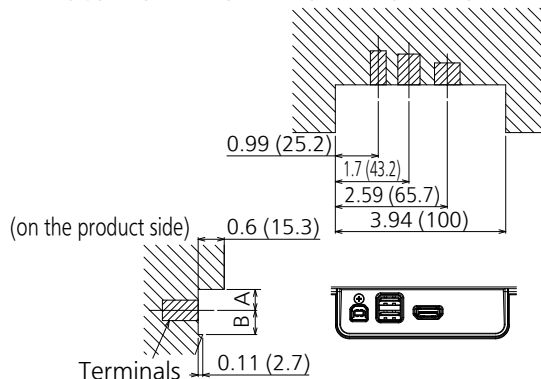

**Drawing of terminals**

View from back

Magnified figure of terminal b

View from Front

Magnified figure of terminal a

Magnified figure of terminal c

**Sectional view of terminal a**

(AUDIO OUT / DIGITAL AV OUT / SERIAL IN / LAN / USB / PC IN)

**Sectional view of terminal b**

(DisplayPort / HDMI IN / DVI-D IN / AUDIO IN 1 / AUDIO IN 2)

**Terminal b 65BQ1W Terminal (Side)**

Units : inch (mm)

	DisplayPort	HDMI IN	DVI-D IN	AUDIO IN 1	AUDIO IN 2
A	0.32 (8.3)	0.42 (10.8)	0.48 (12.4)	0.55 (14.0)	0.45 (11.6)
B	—	—	0.23 (5.8)	0.10 (2.7)	0.10 (2.7)
C	1.15 (29.3)				
D	0.24 (6.0)				
E	5.05 (128.4)				

**Sectional view of terminal c**

(USB (Type-B) / USB (LOWER) / USB (UPPER) / HDMI IN)

**Terminal c 65BQ1W Terminal (Front)**

Units : inch (mm)

	USB (Type-B)	USB (LOWER)	USB (UPPER)	HDMI IN
A	0.64 (16.3)	0.70 (17.9)	0.36 (9.3)	0.64 (16.3)
B	0.38 (9.7)	0.32 (8.1)	0.66 (16.7)	0.38 (9.7)