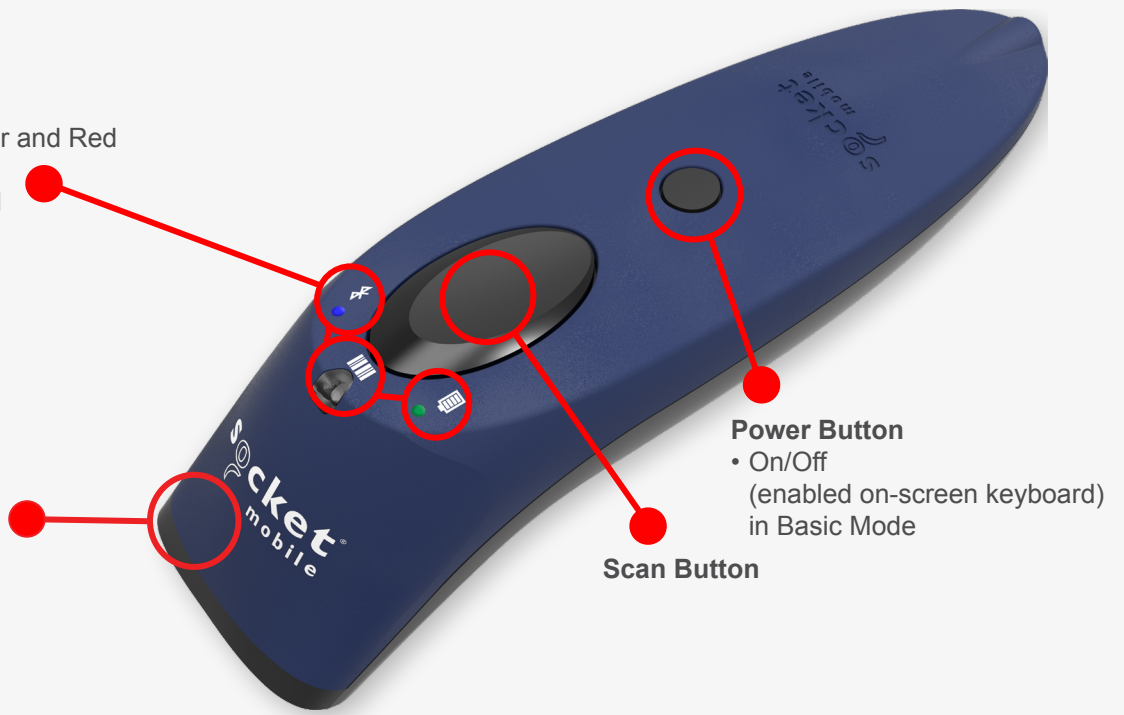

Intuitive LED Indicators

- Battery LED: Green, Amber and Red
- Bluetooth LED: Blue
- Scan LED: Green and Red

Weight/Mass
• 4.1 oz. (117 g)