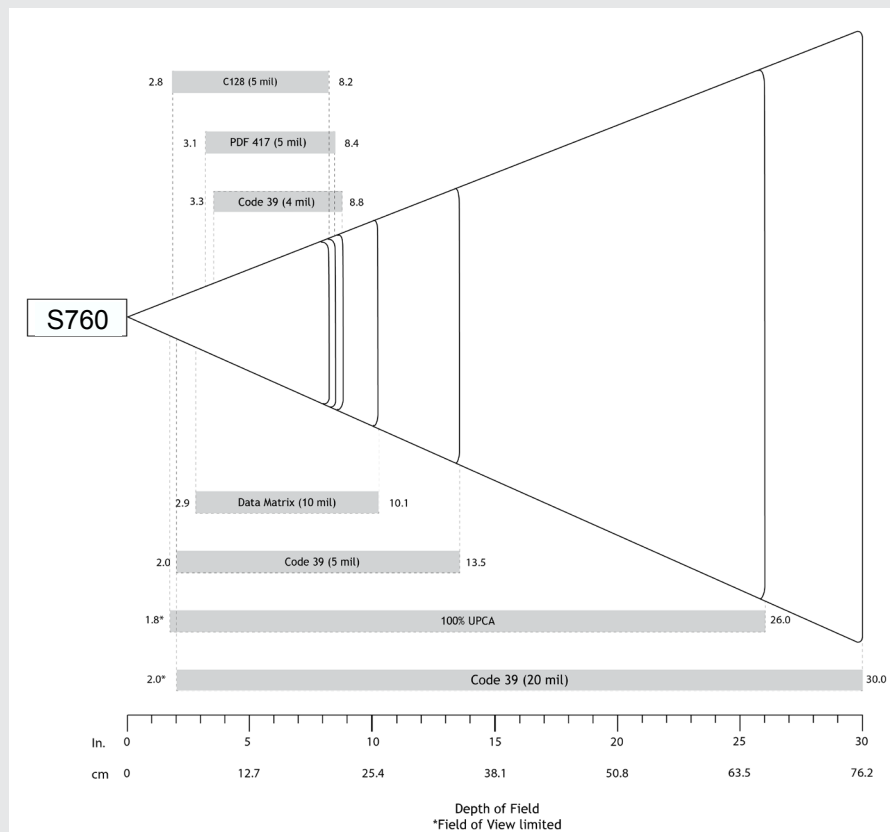

OCR Type Face: OCR-A, OCR-B, MICR-E13B, US currency serial number

Scan Angle:

42° (Horizontal) - 28° (Vertical)

Sensor Resolution:

640 horizontal x 400 vertical pixels

Print Contrast:

Down to 25%

Reading Distance:

4.6 to 49.5 cm (1.5 to 19.5 in.) Depends on barcode size, symbology, label media, scan angle

Decode Ranges

	Near	Far
4 mil Code 39	3.3 in/8.4 cm	8.8 in/22.4 cm
5 mil Code 128	2.8 in/7.1 cm	8.2 in/20.8 cm
5 mil Code 39	2.0 in/5.08 cm	13.5 in/34.3 cm
10 mil Data Matrix	2.9 in/7.4 cm	10.1 in/25.7 cm
100% UPC A	1.8 in/4.6 cm*	26.0 in/66.0 cm
20 mil Code 39	2.0 in/5.08 cm*	30.0 in/76.2 cm