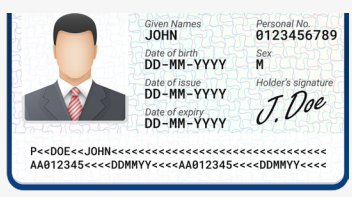

SocketScan® S760

2D/1D Imager

Passport Reader

OCR - A
1234ABCD

OCR - B
1234ABCD

Dot Code

MICR E-13B

Ergonomic and Versatile

The S760 barcode scanner is a multi-use barcode scanner with Bluetooth wireless technology that scans 1D, 2D barcodes, OCR A & B fonts, OCR USC, OCR passport, OCR MICR (E13B) fonts and DotCode. The S760 reads most travel identification documents, such as passport, international travel IDs, drivers' licenses. The S760 is designed to support the many POS outlets that require electronic age verification, such as cannabis shops and retailers selling tobacco.