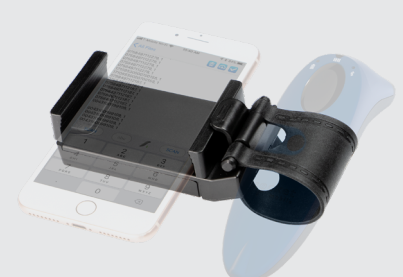

The S760 barcode scanner is a multi-use barcode scanner with Bluetooth wireless technology that scans 1D, 2D barcodes, OCR A & B fonts, OCR USC, OCR passport, OCR MICR (E13B) fonts and DotCode. The S760 reads most travel identification documents, such as passport, international travel IDs, drivers' licenses. The S760 is designed to support the many POS outlets that require electronic age verification, such as cannabis shops and retailers selling tobacco.

Optional Accessories

Charging Stand

Great for using AutoScan Mode

Charging Dock

Ideal as a desktop charger

Durable Retractable Clip

Provides quick access to scanner

Holster

Safe and accessible placement

Wrist Strap

Keeps the scanner at your fingertips

Scanner & Phone Holder

Nice one-handed option

Default Barcode Symbologies:

1D Symbologies: Codabar, Code 39, Code 93, Code 128, EAN-13/JAN, EAN-8/JAN, GS1 Databar, GS1 Databar Expanded, GS1 Databar Limited, GS1-128, Interleaved 2 of 5, ISBT 128, UPC A, UPC EO