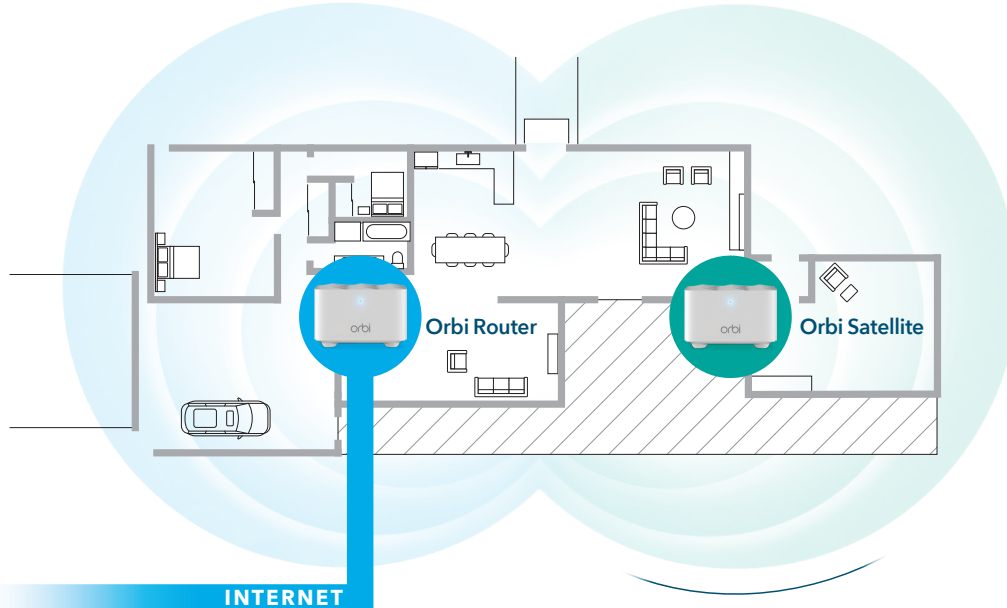

One WiFi Network.

Enjoy the convenience of a single WiFi name for your whole home.

Manage Your Kids' Screen Time.

Circle® with Disney Smart Parental Controls lets you easily manage content & time online on any device.

House Diagram

3,000 Square Feet of Orbi WiFi Coverage

¹Internet plan and devices that support these speeds are required.

> 50Mbps Internet speed over 3,000sq ft range¹

Simple setup from your smartphone or tablet.