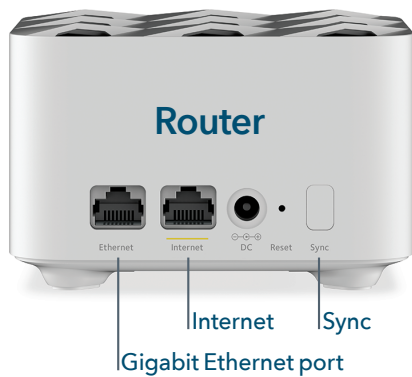

Orbi Router (RBR10)

Orbi Satellite (RBS10)