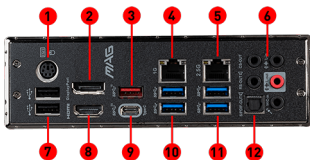

SPECIFICATION

Model Name	MPG Z490 TOMAHAWK
CPU Support	Supports 10 th Gen Intel® Core™ and Pentium® Gold / Celeron® processors
CPU Socket	LGA 1200
Chipset	Intel® Z490 Chipset
Graphics Interface	2x PCI-E 3.0 x16 slots Support 2-way AMD® CrossFire™ Technology
Display Interface	DisplayPort, HDMI - Requires Processor Graphics
Memory Support	4 DIMMs, Dual Channel DDR4-4800(OC)
Expansion Slots	2x PCIe 3.0 x1 slots
Storage	2x M.2 slots, support Intel® Optane™ Technology 6x SATA 6Gb/s
USB ports	1x USB 3.2 Gen 2x2 20Gbps port (Type C) + 1 x USB 3.2 Gen 2 10Gbps port (1 Type-A) + 7 x USB 3.2 Gen 1 5Gbps ports (6 Type-A + 1 Type-C) + 6 x USB 2.0 ports
LAN	Realtek® 8125B 2.5G LAN Intel® I219V Gigabit LAN
Audio	8-Channel(7.1) HD Audio with Audio Boost

CONNECTIONS

1. PS/2 Combo Port
2. DisplayPort
3. USB 3.2 Gen 2 10Gbps (Type-A)
4. 1G LAN Port
5. 2.5G LAN LAN
6. HD Audio Connectors
7. USB 2.0 Ports
8. HDMI Port
9. USB 3.2 Gen 2x2 20Gbps (Type-C)
10. USB 3.2 Gen 1 5Gbps (Type-A)
11. USB 3.2 Gen 1 5Gbps (Type-A)
12. Optical S/PDIF OUT

FEATURE

Core Boost

With premium layout and fully digital power design to support more cores and provide better performance.

2.5G LAN

Onboard 2.5G LAN with LAN manager, delivering the best online gaming experience.

Twin Turbo M.2

With 2 x M.2 slots. Running at PCI-E Gen4 x4 maximizes performance for NVMe based SSDs.

M.2 SHIELD FROZR

Onboard M.2 thermal solution to keep M.2 SSDs safe while preventing throttling, making them run cooler & faster.