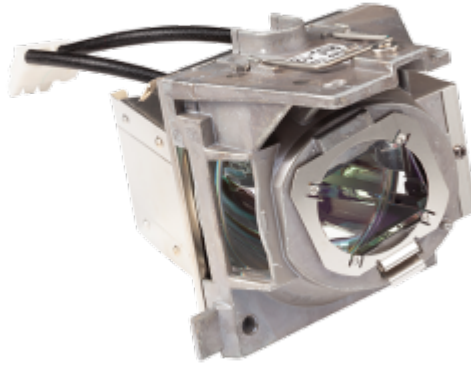

RLC-125

Key Features

Projector Replacement Lamp for PG707W

Product Description

Projector Replacement Lamp for PG707W

Specifications

More Information

Wireless Connectivity

N/A

Packaging (mm)

171.0 x 111.0 x 163.0

Gross (lbs)

0.74

UPC: 766907007176

Contact Sales

ViewSonic.com