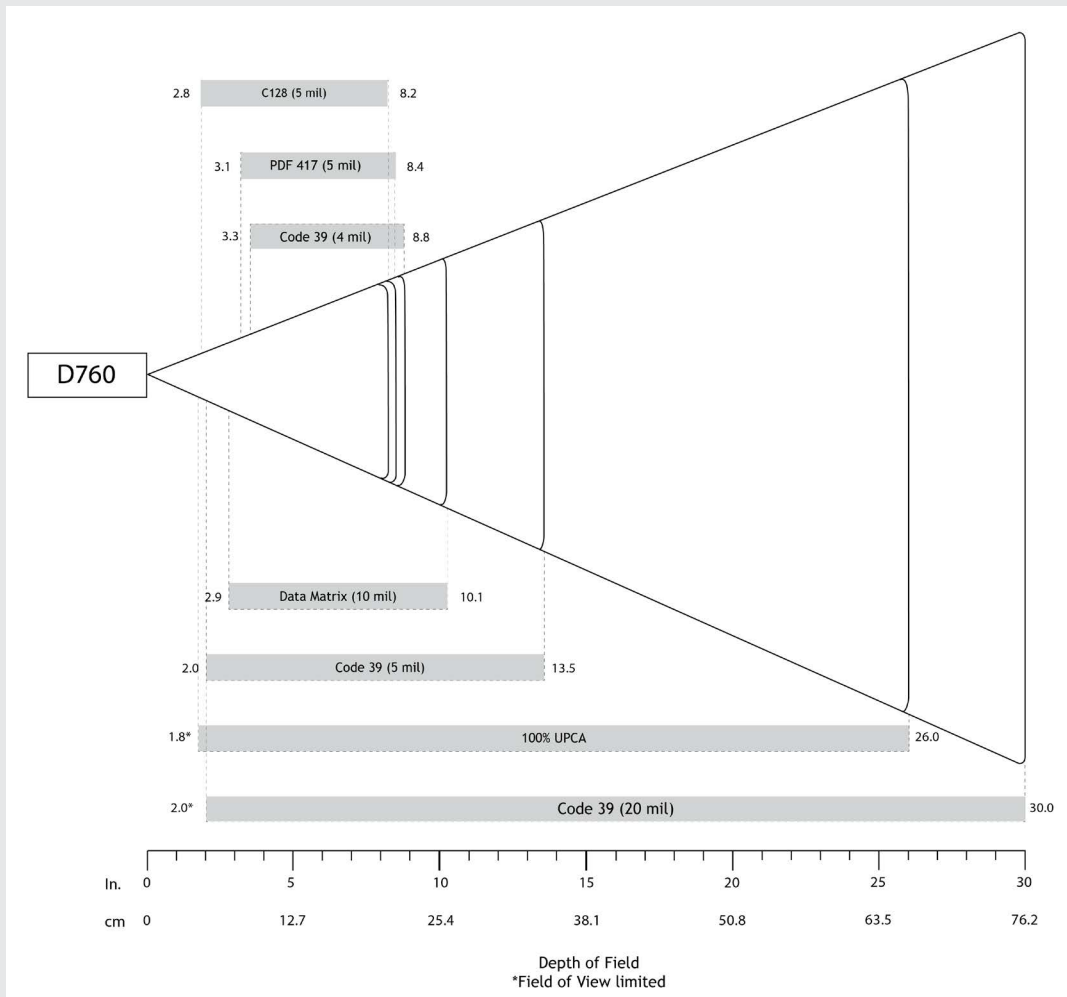

Scanner & Phone Holder

One-handed solution

Default Barcode Symbologies:	<p>1D Symbologies: Codabar, Code 39, Code 93, Code 128, EAN-13/JAN, EAN-8/JAN, GS1 Databar, GS1 Databar Expanded, GS1 Databar Limited, GS1-128, Interleaved 2 of 5, ISBT 128, UPC A, UPC EO</p> <p>2D Symbologies: Aztec, Data Matrix, Maxicode, Micro PDF417, PDF417</p> <p>Postal Codes: Australia Post</p> <p>OCR Typeface: OCR B ICAO Travel Documents</p>
Supported Barcode Symbologies:	<p>1D Symbologies: Bookland EAN, Chinese 2 of 5, Codabar, Code 11, Code 39, Code 93, Code 128, Composite CC-A/B, Composite CC-C, Composite TLC, Discrete 2 of 5, EAN-13/JAN, EAN-8/JAN, GS1 Databar, GS1 Databar Expanded, GS1 Databar Limited, GS1-128, Interleaved 2 of 5, ISBT 128, ISSN EAN, Matrix 2 of 5, MSI, UPC/EAN/JAN, UPC A, UPC EO</p> <p>2D Symbologies: Aztec, Data Matrix, DotCode, Maxicode, Micro PDF417, MicroQR, PDF417, QR Code</p> <p>Postal Codes: Australia Post, Han Xin, Japan Postal, KIX Code, Maxicode, Netherlands, UPU FICS Posta, US Planet, US Postnet, USPS 4CB/One Code/Intelligent Mail</p> <p>OCR Typeface: OCR-A, OCR-B, MICR-E13B, US currency serial number</p>
Scan Angle:	42° (Horizontal) - 28° (Vertical)
Sensor Resolution:	640 horizontal x 400 vertical pixels
Print Contrast:	Down to 25%-20%

Reading Distance:

4.6 to 76.2 cm (1.8 to 30.0 in.) Depends on barcode size, symbology, label media

Decode Ranges:

	Near	Far
4 mil Code 39	3.3 in/8.4 cm	8.8 in/22.4 cm
5 mil Code 128	2.8 in/7.1 cm	8.2 in/20.8 cm
5 mil Code 39	2.0 in/5.08 cm	13.5 in/34.3 cm
10 mil Data Matrix	2.9 in/7.4 cm	10.1 in/25.7 cm
100% UPC A	1.8 in/4.6 cm*	26.0 in/66.0 cm
20 mil Code 39	2.0 in/5.08 cm*	30.0 in/76.2 cm