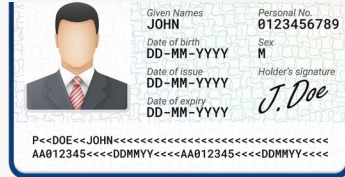

DuraScan® D760 V20

2D/1D Imager

Passport Reader

OCR-A / OCR-B / MICR E13B

Ultimate Barcode Scanner and Passport Reader

The DuraScan D760 v20 is the latest and improved version of the ultimate Bluetooth® barcode scanner. Built for mobility and redesigned for improved durability, the D760 v20 is IP54 compliant, ideal for travel and POS application customers where durability and indoor/outdoor flexibility is required. Travel merchants only need one device to scan purchased items and passports. In addition, Socket Mobile has added a field-replaceable battery based on customer feedback. The scanner is MFi certified and fully compatible with Android and Windows with different Capture SDK versions available.

The D760 v20 reads OCR fonts, passports, travel IDs, DotCode and 2D/1D barcodes on paper and screen. It features great ergonomics, fits perfectly in your hand and is small enough to fit in your pocket. The D760 v20 is fully backwards compatible with prior versions of Socket Mobile's SDK and can be used immediately with any application using native scanning support. To enjoy optimal reliability and performance from the D760 v20, it is recommended that users check with their app provider to ensure they have upgraded to the latest version of Capture SDK.