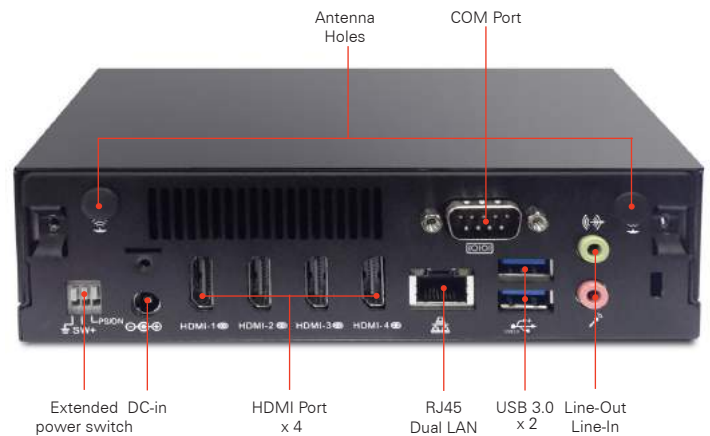

DE6340

Model name		DE6340
Feature	AOPEN's first AMD Ryzen™ based media player with four HDMI 2/0 ports supporting 4K@60Hz	
Housing Material	SECC	
Chassis Color	Black	
Dimension	W x H x D (mm)	166 x 48 x 157 mm
	W x H x D (inch)	6.54 x 1.89 x 6.18 inch
Weight	2.0 kg / 4.4 lb	
CPU/ Chipset	Type	AMD Embedded Ryzen V1000 SoC 3.35 - 3.8GHz, Quad Core GFX9
Memory	Dual Channel, DDR4 SO-DIMM x 2, 3200 Mbps, 32G Max	
Graphics	Chip	AMD Radeon Vega 11 graphics
Expansion slot	M.2 2242 x 2, M.2 2230 x 1 (for wifi)	
Audio	Type	Realtek HD Audio ALC269Q
	Channel	Stereo
LAN	Realtek Gigabit Ethernet RTL8111H x 1 10/100/1000 Mbps	
Storage	M.2 2242 x 1 2.5" SATA HDD Bay x 1	

Front Panel IO	USB 2.0 Port	x 2	
	USB 3.0 Port	-	
	Others	-	
Rear Panel IO	DC Jack	x 1	
	HDMI Port	x 4 HDMI 2.0	
	USB 2.0 Port	-	
	USB 3.0 Port	x 2	
	eSATA Port	-	
	RJ45 LAN Jck	x 1	
	Legacy RS232 Serial Port	x 1	
	Audio Set	Line-Out	x 1
		Mic-in	x 1
	Antenna Holes	x 2	
	Kensington Lock Hole	-	
Others	Extended Power Switch x 1		
Watchdog Timer	1 ~255 sec/min		
Adapter	19V/90W AC adapter		
Input Voltage	AC 100 ~240 V		
AiCU	Version 1.5		

Environment	
MTBF	50,000 hrs
Operating Temperature	0 ~50 °C
Storage Temperature	-30 ~60 °C
Relative Humidity	95% RH

Supports: