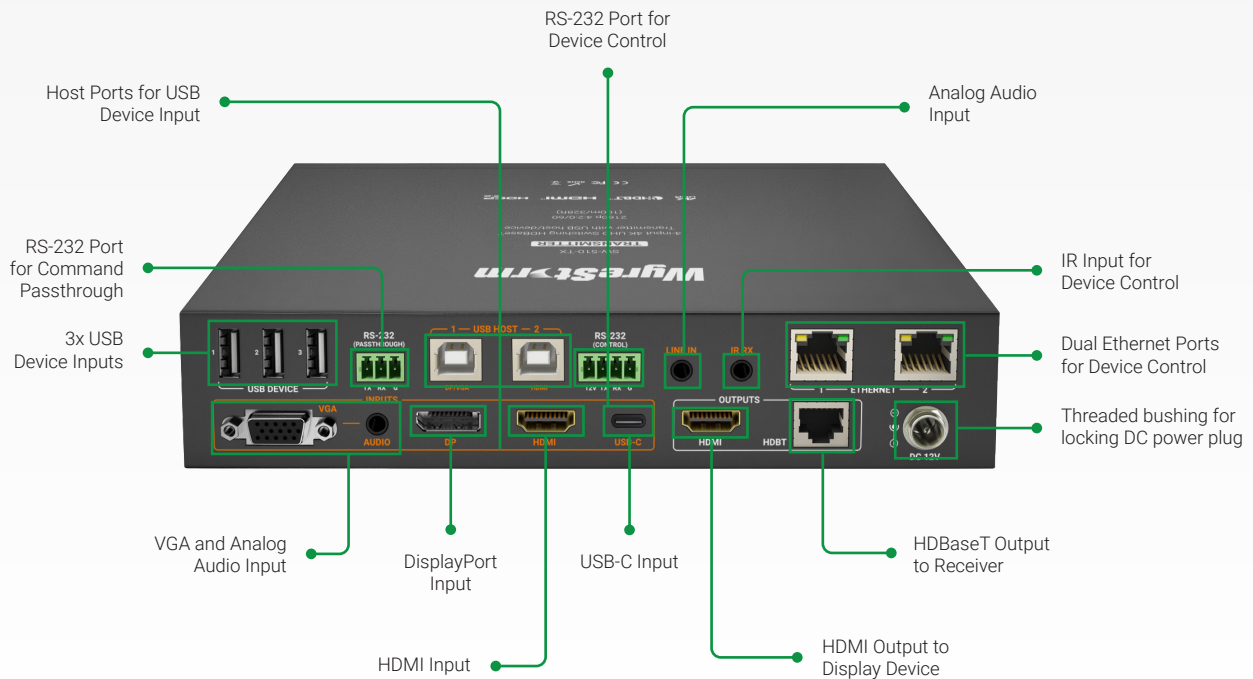

# 4-input 4K UHD Switching HDBaseT Transmitter with USB host/device (4K: 100m/328ft)

SW-510-TX

**WyreStorm**

Specification Sheet

WyreStorm - Powerful. Reliable. Simple.

## Introduction

When the next generation of HDBaseT transmission meets WyreStorm's presentation switcher platform, the result is this powerful switching transmitter, perfect for corporate meeting and classroom environments. Automatic switching inputs with USB host extension and CEC triggering mean an autonomous experience with no user input required.

## Key Features

- Professional switching transmitter for education or corporate meeting rooms
- Automatic or manual switching between HDMI, VGA, DisplayPort and USB-C inputs
- Bidirectional USB2.0 for connection of webcams, smart touchscreens and microphones
- USB-C input supports Alt-mode functionality for AV and USB device connection through a single cable
- Automatic or manual CEC triggering for compatible connected screens or projectors
- Supports source content up to 4K/60 4:2:0 with HDCP 2.2

## In the Box

1x SW-510-TX Transmitter  
1x 12V DC Power Supply (US/UK/EU)  
1x IR Receiver  
2x Mounting Brackets

1x 3-pin Screw Down Phoenix Connector  
1x 4-pin Screw Down Phoenix Connector  
1x Quickstart Guide