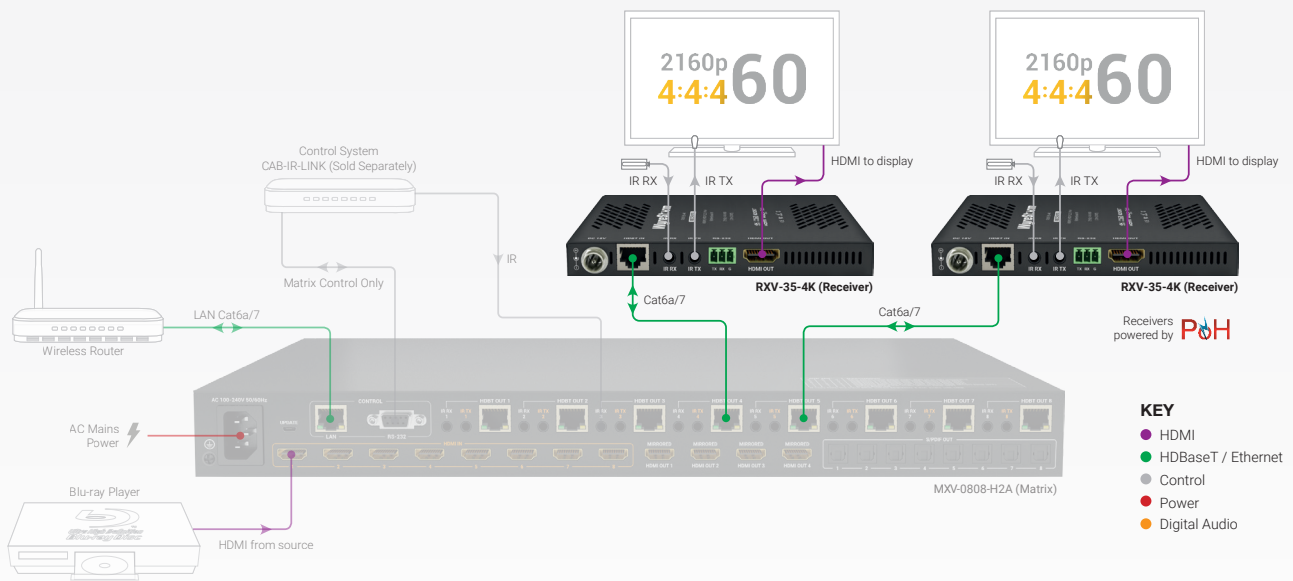

Right Product for the Right Application.

Note: WyreStorm reserves the right to change product specification, appearance or dimensions of this product at any time without prior notice.