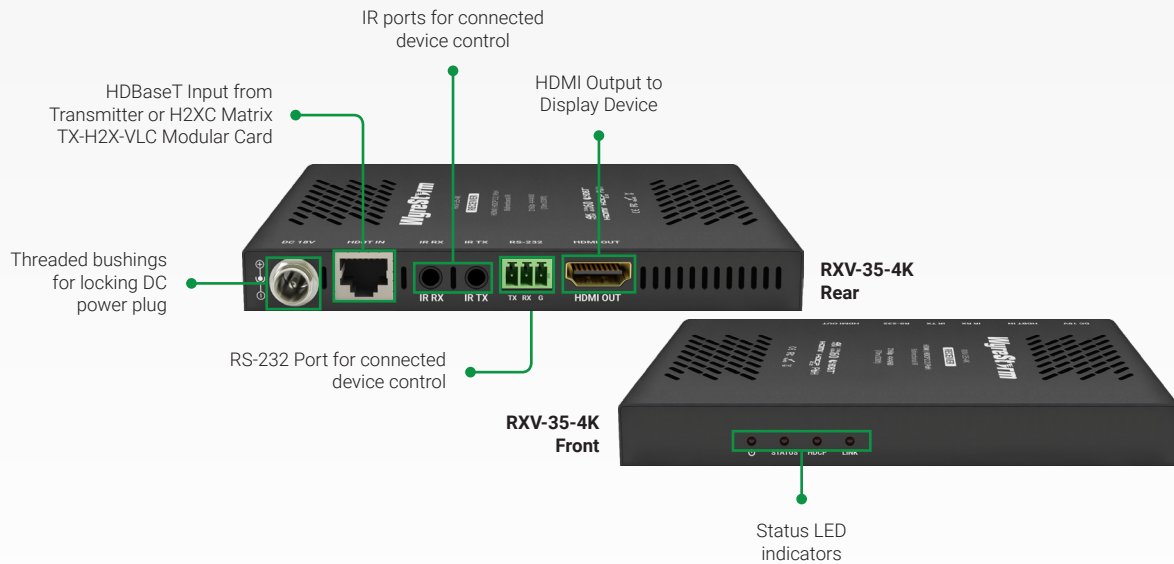

4K HDR 4:4:4 60Hz HDBaseT™ Receiver with 2-way IR and PoH (4K: 35m/115ft)

RXV-35-4K

WyreStorm®

Specification Sheet

WyreStorm - Because the Technology Matters.

Introduction

4K HDR HDMI-Over-HDBaseT Receiver (2160p 4:4:4/60: 35m/115ft | 1080p: 70m/230ft). Consumer HDMI content is now breaking through the once comfortable HDBaseT "ceiling" of 10Gbps, with HFR (High Frame Rate). HDR is here already in the form of Blu-ray, Satellite & Cable (HLG) and gaming content. The RXV-35-4K is the perfect companion for WyreStorm's MXV line-up of matrices also when distances of under 35 meters are required. This is the perfect solution for the TX-H2X-VLC modular card, found in the H2XC line.

Key Features

- Uses WyreStorm's proprietary compression technology for lossless transmission of 4K HDR content, without latency
- Reliable HDBaseT-HDMI conversion over distance using single Cat6 cable
- 4K UHD signals up to 35m/131ft (2160p 4:4:4 60Hz 8-bit) and 2K signals up to 70m/230ft (1200p 60Hz 16-bit)
- Supports HDMI2.0 video standard up to 18Gbps
- Compatible with HDR standards including HDR-10, HDR-10+, HLG and Dolby Vision (Dolby Vision supported up to 30Hz)
- Class B HDBaseT™ supporting the transmission of video, multichannel audio, bidirectional control and PoH
- Powered remotely via PoH from MXV matrix
- HDCP 2.2 compatibility
- Bidirectional IR supported with both IR TX & RX ports
- RS-232 port for routed 2-way serial communication
- LED indication for HDCP presence within signal and transmission link between devices
- Ventilated steel chassis
- Conforms to IEEE-568B standards
- Compact design for convenient and unobtrusive installation
- Wall mounting brackets and IR accessories included

In the Box

1x RXV-35-4K Receiver
1x IR Emitter
1x IR Receiver

2x Mounting Brackets
1x 3-pin Screw Down Phoenix Connector
1x Quickstart Guide