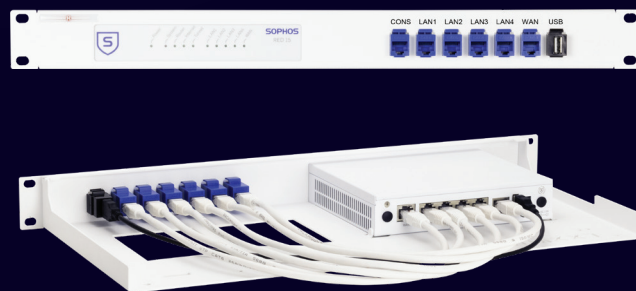

Product Line  
**SORACK**

Type  
**RM-SR-T8**

Supported Models **SOPHOS RED 15**

DIMENSIONS 1.3/U  
COLOR RAL 9003 White  
PACKING DIMENSIONS 80 x 520 x 270 mm  
3.14 x 20.47 x 10.63 in  
PRODUCT DIMENSIONS 44 x 482 x 217 mm  
(height x width x depth) 1.73 x 18.98 x 8.54 in

## ALL THE REASONS TO RACK YOUR APPLIANCE

- Rackmount.IT kits clean up your 19 inch rack and increase the reliability of your appliance.
- Easy 5-minute assembly in a 19 inch rack.
- Front facing network connections.
- Fixed appliance and power supply.
- Next to standard models, Rackmount.IT provides custom made kits in any color on project basis.