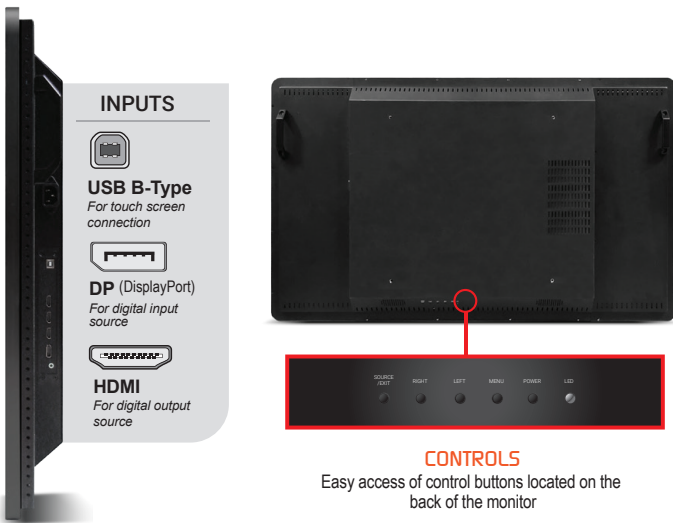

4K
ULTRA HD
3840 x 2160
UHD

PCAP Touch
Technology

HDMI Digital
Input

Display Port
Input

IP65 Front
Protection

LED
Backlight
Unit

3-Year
Warranty

4K UHD / 43-Inch PCAP Touch Large Monitor

INTERFACE & OSD

DIMENSION

FEATURES

- 43-Inch Screen Size
- 4K UHD 3840 x 2160 Resolution
- Integrated OPS Module Slot for SMART Display
- 10-Points Projected Capacitive PCAP Touch Technology
- LED Backlight Unit
- Water and Dust Resistant
- Video Signal: HDMI x2 / DisplayPort (DP) x1 Inputs
- 3-Year Warranty

SPECIFICATIONS

DISPLAY	I43ZI-OC-45P0
Screen Size	43 In
Resolution	3840 x 2160
Backlight	LED
Aspect Ratio	16 : 9
Viewing Angle	178° / 178°
Response Time	8ms
Brightness	350cd/m ²
Contrast Ratio	1200 : 1
Color Depth	16.7 M
OPS SLOT	
OPS Module Slot	Yes
INTERFACE	
HDMI	2
DisplayPort	1
Audio	1
TOUCH TECHNOLOGY	
Material (Glass)	4mm Strengthen Glass
Type	Projected Capacitive (PCAP)
Points	10 MAX (Dependant on OS / Browser / Software)
Accuracy	2mm
Interface	USB (B-Type)
CABINET	
Material	Metal
Color	Black
POWER	
Consumption	90W
Electrical Ratings	AC 100V ~ 240V, 50/60Hz
TEMPERATURE	
Operating	32° F ~ 104° F (0° C ~ 40° C)
DIMENSIONS (WxHxD)	
Inch (in)	39.5 x 23.3 x 3.0
Millimeter (mm)	1001.2 x 589.4 x 75.7
WEIGHT	
Net Weight	61.7 lbs (28 kg)
REGULATION	
Certifications	CE / FCC / RoHS
VESA™	
Mount Size (mm)	400 x 400