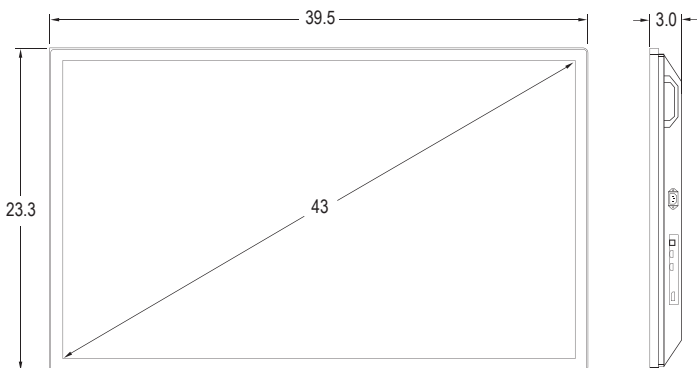

INTERFACE & OSD

DIMENSION

FEATURES

- 43-Inch Screen Size
- 4K UHD 3840 x 2160 Resolution
- Integrated OPS Module Slot for SMART Display
- 10-Points Projected Capacitive PCAP Touch Technology
- LED Backlight Unit
- Water and Dust Resistant
- Video Signal: HDMI x2 / DisplayPort (DP) x1 Inputs
- 3-Year Warranty

SPECIFICATIONS

DISPLAY	I43ZI-OC-45P0
Screen Size	43 In
Resolution	3840 x 2160
Backlight	LED
Aspect Ratio	16 : 9
Viewing Angle	178° / 178°
Response Time	8ms
Brightness	350cd/m ²
Contrast Ratio	1200 : 1
Color Depth	16.7 M
OPS SLOT	
OPS Module Slot	Yes
INTERFACE	
HDMI	2
DisplayPort	1
Audio	1
TOUCH TECHNOLOGY	
Material (Glass)	4mm Strengthen Glass
Type	Projected Capacitive (PCAP)
Points	10 MAX (Dependant on OS / Browser / Software)
Accuracy	2mm
Interface	USB (B-Type)
CABINET	
Material	Metal
Color	Black
POWER	
Consumption	90W
Electrical Ratings	AC 100V ~ 240V, 50/60Hz
TEMPERATURE	
Operating	32° F ~ 104° F (0° C ~ 40° C)
DIMENSIONS (WxHxD)	
Inch (in)	39.5 x 23.3 x 3.0
Millimeter (mm)	1001.2 x 589.4 x 75.7
WEIGHT	
Net Weight	61.7 lbs (28 kg)
REGULATION	
Certifications	CE / FCC / RoHS
VESA™	
Mount Size (mm)	400 x 400