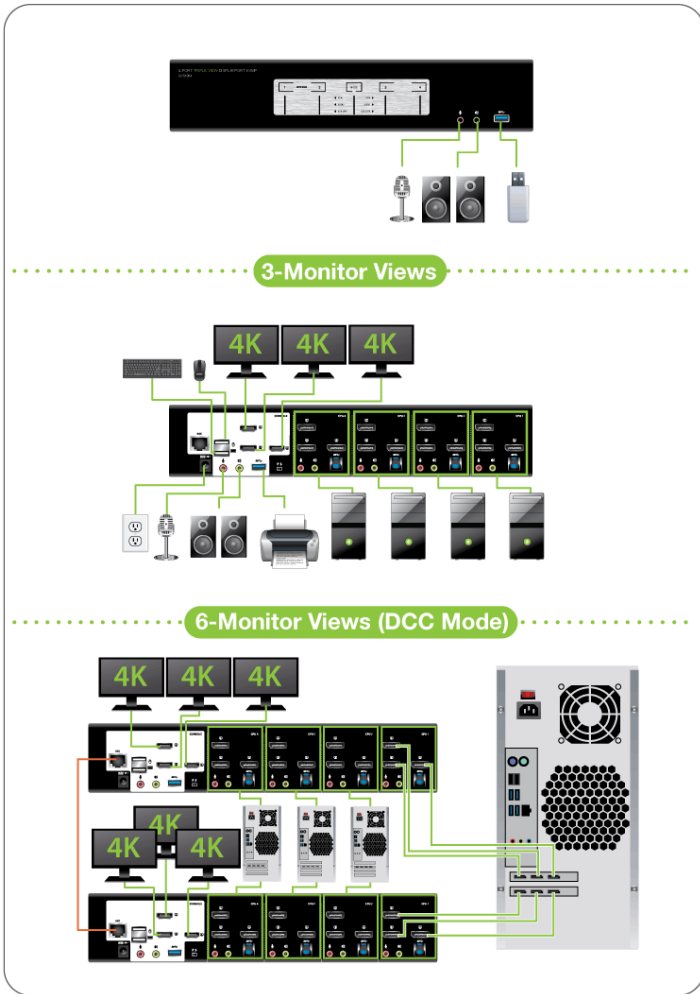

Requirements

Package Contents

Console:

Package Content:

- 3 x HDMI compatible monitors
- Standard 104 key wired USB keyboard
- Standard 2 or 3 button wired USB mouse
- Microphone and speakers (optional)

- 1 x 4-Port 4K Triple View DisplayPort KVMP Switch with USB 3.0 Hub and Audio
- 6 x DisplayPort Cables (6ft.)
- 2 x USB 3.0 Cables (6ft.)
- 2 x Audio Cable Set (6ft.)
- 1 x Power Adapter
- 1 x Quick Start Guide

Computer:

- 3 x DisplayPort ports
- Type A USB port
- Audio ports (optional)

The included cable sets are for two computer connections. Optional cable set G2L9302U is available for separate purchase

*Use with video adapter may change performance