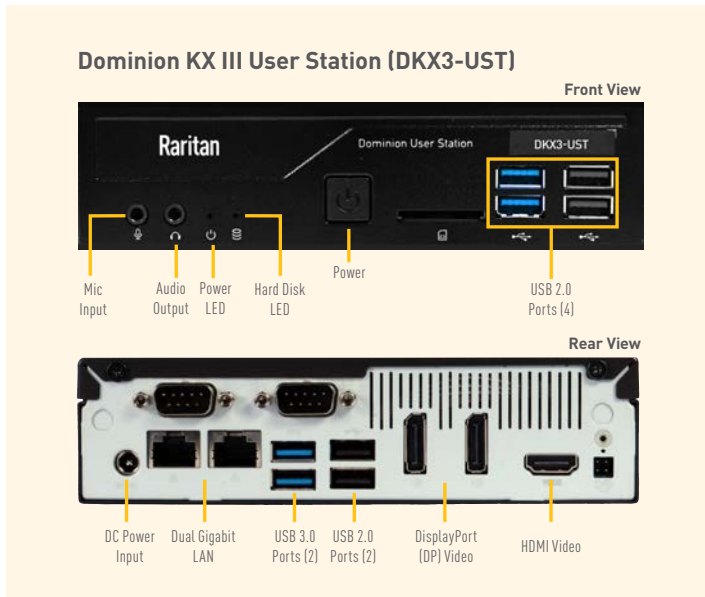

KX User Station Ports and Connections