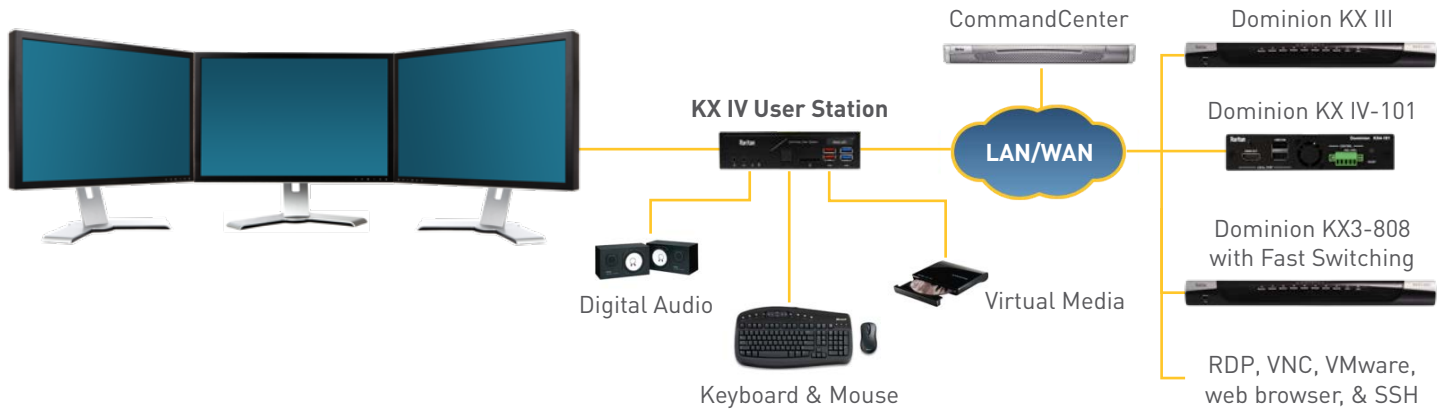

HOW THE DOMINION KX USER STATIONS WORK:

Specifications		
Part Number	DKX3-UST	DKX4-UST
Description	High performance User Station for KX3, 1080p resolution, multiple IP sessions and up to 2 monitors.	Ultra high performance user station provides access for KX3 & KX4, 4K resolution, larger numbers of IP sessions and up to 3 monitors. 3X higher performance than DKX3-UST.
Hardware	Intel Celeron CPU, 4GB RAM, 128GB Solid State Disk	Intel Core i5-8400, 8GB RAM, 128GB Solid State Disk
Video	Single or Dual Display, One HDMI, Two DisplayPort. Up to 4K desktop.	HDMI 2.0 x 1+ DisplayPort x 2, Triple video outputs. 4K playback
Network	Dual Gigabit Ethernet Ports, IPv4, IPv6, DHCP or static address	Dual Gigabit Ethernet Ports, IPv4, IPv6, DHCP or static address
Power	Input: 100-240V AC, Output: 19V 4.47A DC, 65W Max	Input: 100-240V AC, Output: 19V 4.47A DC, 90W Max
USB	4 USB 2.0, 2 USB 3.0 for keyboard, mouse, audio & virtual media	4 USB 3.1 Gen 1, 4 USB 3.1 Gen 2 for keyboard, mouse, audio & virtual media
Audio	Microphone In, Speakers Out	Microphone In, Speakers Out
Certifications	FCC/CE/VCCI/cUL/CB	FCC/CE/VCCI/cUL/CB
Dimension	190(L) x 165(W) x 43(H) mm	190(L) x 165(W) x 43(H) mm
Weight	1.4 Kg. 2.3 Kg shipping weight.	1.3 Kg. 2.1 Kg shipping weight.
Rack Mount	Desktop, VESA & Optional 1U bracket	Desktop, VESA & Optional 1U bracket
Temperatures, Humidity	0-40 degrees Celsius. Non-condensing 10-90% humidity.	0-40 degrees Celsius. Non-condensing 10-90% humidity.
Vibration, Altitude	1-200Hz, 1.146 Grms random vibration. Max altitude 2,000 meters.	1-200Hz, 1.146 Grms random vibration. Max altitude 2,000 meters.

Visit www.raritan.com/ap/user-station

©2019 Raritan Inc. All rights reserved. Raritan® is a registered trademarks of Raritan Inc. or its wholly-owned subsidiaries. All others are registered trademarks or trademarks of their respective owners. Raritan began developing KVM switches for IT professionals to manage servers remotely in 1985. Today, as a brand of Legrand, we are a leading provider of intelligent rack PDUs. Our solutions increase the reliability and intelligence of data centers in 9 of the top 10 Fortune 500 technology companies. Learn more at Raritan.com V1270R3