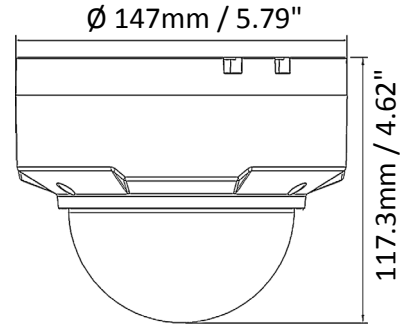

5-Megapixel IR & WDR,
Outdoor Dome Network Camera

Features

- 5MP Progressive scan Sony STARVIS CMOS sensor
- Equipped with 2.8~12mm motorized lens
- Multi-streaming from H.265 / H.264
- Supports T-WDR (120dB)
- Provides True Day/Night with automatic IR-cut
- Extended IR range up to 40m / 131ft. with 20 LEDs (depends on scene IR reflectivity)
- Supports video analytics
- Supports ONVIF (V17.06, Profile S, Profile G)
- Weather-proof IP66 rated
- Supports micro SD card (up to 128GB)
- Supports live monitoring via mobile App (iOS & Android)
- Supports PoE and 12VDC

Optional Accessories

Model	BA-EACD	BA-EACC	BA-EACH
Image			
Size	(φ x H) 146.7 x 66.2mm / 5.78" x 2.61"	(φ x H) 146.7 x 46.2mm / 5.78" x 1.82"	(W x H x D) 90 x 106.2 x 215.7mm / 3.54" x 4.18" x 8.49"
Bracket	BA-EACF Bracket Holder 27cm / 10.63" 	BA-EABZA Bracket 	-

IP Sidekick - ESK1000

The product can assign an IP address to the camera, and then you can connect and check the IP camera live view using our mobile app EF Sidekick.

EverFocus PoE Switch

5 Ports: ES0501-40
8 Ports: ES0812-31 / ES0802-41
16 Ports: ES1625-31 / ES1645-51
24 Ports: ES2426-31 / ES2446-51 / ES2448-62

*All images presented in this document are for example only. Product models may vary in different countries. Please visit EverFocus regional Websites for detailed ordering information.

*Information contained in this document is subject to change without notice.