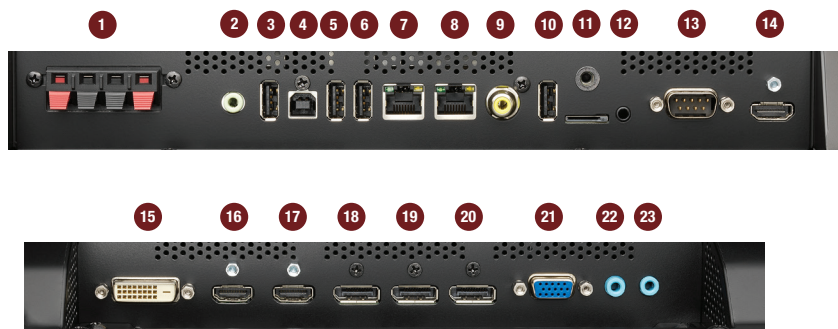

NEC 3x3 LCD TileMatrix Video Wall Solutions

MODEL	UN462A-TMX9P	UN462VA-TMX9P	UN492S-TMX9P	UN492VS-TMX9P	UN552S-TMX9P	UN552VS-TMX9P	UN552-TMX9P	UN552V-TMX9P
LCD MODULE								
Viewable Image Size	46"		55"			55"		
Panel Technology	SPVA		S-IPS			S-IPS (P-DID)		
Native Resolution	1920 x 1080							
Brightness (Typical/Max)	350/ 500 cd/m²	500/ 700 cd/m²	350/ 500 cd/m²	500/ 700 cd/m²	400/ 500 cd/m²	500/ 700 cd/m²		
Contrast Ratio (Typical)	3500:1		1300:1 (150,000:1 with Localized Dimming)			1200:1 (500,000:1 Dynamic)		
Net Weight (per display)	50.3 lbs. / 22.8kg	45.0lbs / 20.4kg	65.0 lbs / 29.5 kg			57.3lbs /26.0kg		
Bezel gap (between displays)	3.5mm	3.5mm	3.5mm	3.5mm	0.88mm	0.88mm	1.8mm	1.8mm

Input Panel

- 1 External Speaker out
- 2 Audio line out
- 3 USB1 (Sensor)
- 4 USB2
- 5 USB CM1 (2A)
- 6 USB CM2
- 7 LAN1 (Daisy Chain In)
- 8 LAN2 (Daisy Chain Out)
- 9 Video
- 10 Media Player USB
- 11 Media Player microSD
- 12 Remote (IR)
- 13 RS-232
- 14 HDMI1 (Daisy Chain In)
- 15 DVI-D
- 16 HDMI (Daisy Chain Out)
- 17 HDMI2 (CEC)
- 18 DisplayPort2
- 19 DisplayPort1 (Daisy Chain In)
- 20 DisplayPort Out (Daisy Chain Out)
- 21 VGA
- 22 Audio line in 1
- 23 Audio line in 2