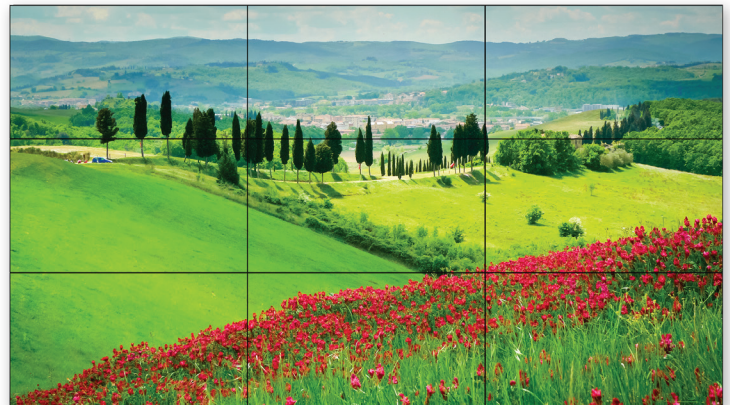

Professional Grade Display Bundle with Pullout Mounting System

NEC 3x3 LCD TileMatrix™ Video Wall Solutions

NEC Display Solutions' complete 3x3 LCD TileMatrix Video Wall Solutions provide an all-in-one, easy-to-configure solution that is ideal for dynamic digital signage, information display and command & control applications.

Exclusive TileMatrix and TileComp™ technologies, combined with the ultra narrow bezel design of the NEC 46" UN462A, UN462VA, 49" UN492S, UN492VS, 55" UN552S, UN552VS, UN552, UN552V and the full adjustment capabilities of the Peerless-AV DS-VW775, provide for a near seamless video wall that is easy to configure, and allows for portrait or landscape installation.. These bundles also offer 24/7 run times with industrial-grade panels that feature internal temperature sensors and integrated cooling fans. The ultra narrow bezel of the UN Series models offer 0.88mm-5.7mm between consecutive displays and built-in Auto TileMatrix capabilities ease installation and setup capabilities.