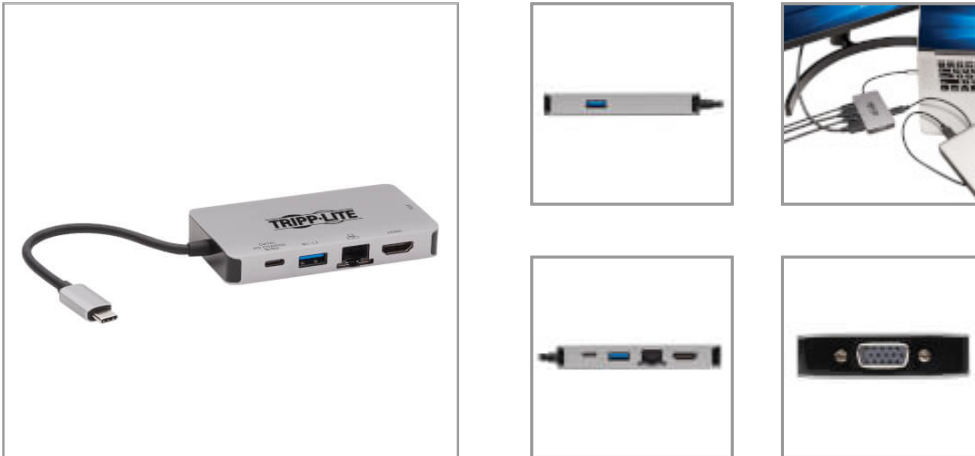

## USB-C Portable Docking Station - HDMI 4K @ 30 Hz, VGA, USB-A/USB-C, GbE, PD Charging 3.0, Gray

MODEL NUMBER: U442-DOCK6-GY

USB-C docking station with PD Charging adds HDMI, VGA, USB 3.0 and Gigabit Ethernet ports to your Chromebook, laptop or tablet.

#### Portable Docking Station Turns Your Device's USB-C or Thunderbolt 3 Port into a Workstation

This USB-C dock with PD Charging expands the potential of your tablet, laptop, Chromebook, MacBook, smartphone or PC's USB-C or Thunderbolt 3 port. It's ideal for transmitting 4K or 1080p video and digital audio to a large display, adding a thumb drive and other USB peripherals, powering and charging a PD Charging-compliant mobile device, connecting to a Gigabit Ethernet network and a lot more—all at the same time.

#### Connects Keyboards, Thumb Drives and Other USB Peripherals

Two USB-A hub ports accept USB peripherals, such as flash drives, mice, keyboards and printers, and provide 5V 1.6A (8W) of charging power when connected to a PD 3.0-compliant charger. Both ports support fast USB 3.0 data transfer rates up to 5 Gbps (10 times faster than USB 2.0) and are backward compatible with USB 2.0 and USB 1.1 devices. One BC 1.2-compliant port provides up to 5V 1.5A (7.5W)

#### Built-In USB-C Cable Attaches in Either Direction

Unlike traditional USB cables that connect in only one direction, the reversible USB-C male connector plugs into a USB-C or Thunderbolt 3 port in either direction for a fumble-free connection every time.