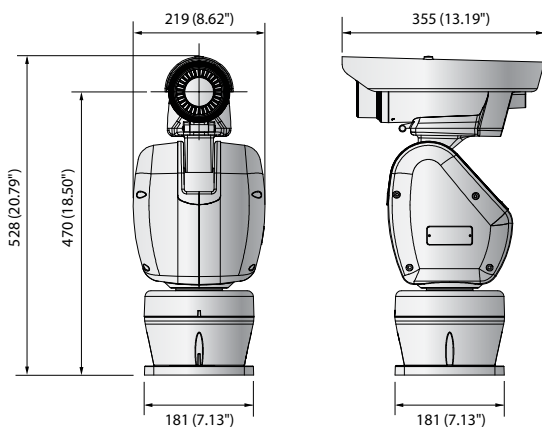

### Dimensions

Unit:mm(inch)

	TNU-4041T/4051T	TNU-4051T		
<b>VIDEO</b>	Imaging Device	Uncooled Micro bolometer		
	Pixel Size	17µm		
	Effective Pixels	640x480		
	NETD	50mK		
	Video Out	CVBS : 1.0 Vp-p / 75Ω composite, 720x480(N), 720x576(P), for installation		
<b>LENS</b>	Focal Length (Zoom Ratio)	19mm fixed	35mm fixed	
	Max. Aperture Ratio	F1.0		
	Angular Field of View	H : 32° / V : 24.3° / D : 39.2°	H : 17.2° / V : 13° / D : 22°	
	Min. Object Distance	11m	36m	
	Focus Control	Fixed		
	Mount Type	Board-in type		
	<b>PAN / TILT / ROTATE</b>	Pan Range	360° Endless	
Pan Speed		0.025°~ 120°/sec		
Tilt Range		-90° ~ 40°		
Tilt Speed		0.025°~ 40°/sec		
Sequence		Preset (300ea), Group (6ea)		
Preset Accuracy		0.3°		
Azimuth		Yes (E / W / S / N / NE / NW / SE / SW)		
<b>OPERATIONAL</b>	Camera Title	Off / On - W/W : English / Numeric / Special characters - China : English / Numeric / Special / Chinese characters - Common : Multi-line (Max. 5), Colour (Grey / Green / Red / Blue / Black / White), Transparency, Auto scale by resolution		
	Digital Image Stabilisation	Off / On (with gyro sensor)		
	Motion Detection	Off/ On (8ea, 8point polygonal zones), Handover		
	Video & Audio Analytics	Tampering, Loitering, Directional detection, Audio detection, Sound classification, Shock detection, Temperature change detection		
	Alarm I/O	Input 1ea / Output 1ea		
	Alarm Triggers	Alarm input, Motion detection, Video&audio analytics, Network disconnect		
	Alarm Events	File upload via FTP and E-Mail, Notification via E-Mail, Local storage (Micro SD/SDHC/SDXC) or NAS recording at event triggers, External output		
	Audio In	Selectable (Mic in / Line in), Supply voltage : 2.5VDC (4mA), Input impedance : approx. 2K Ohm		
	Audio Out	Line out, Max. output level : 1 Vrms		
	Pixel Count	Support		